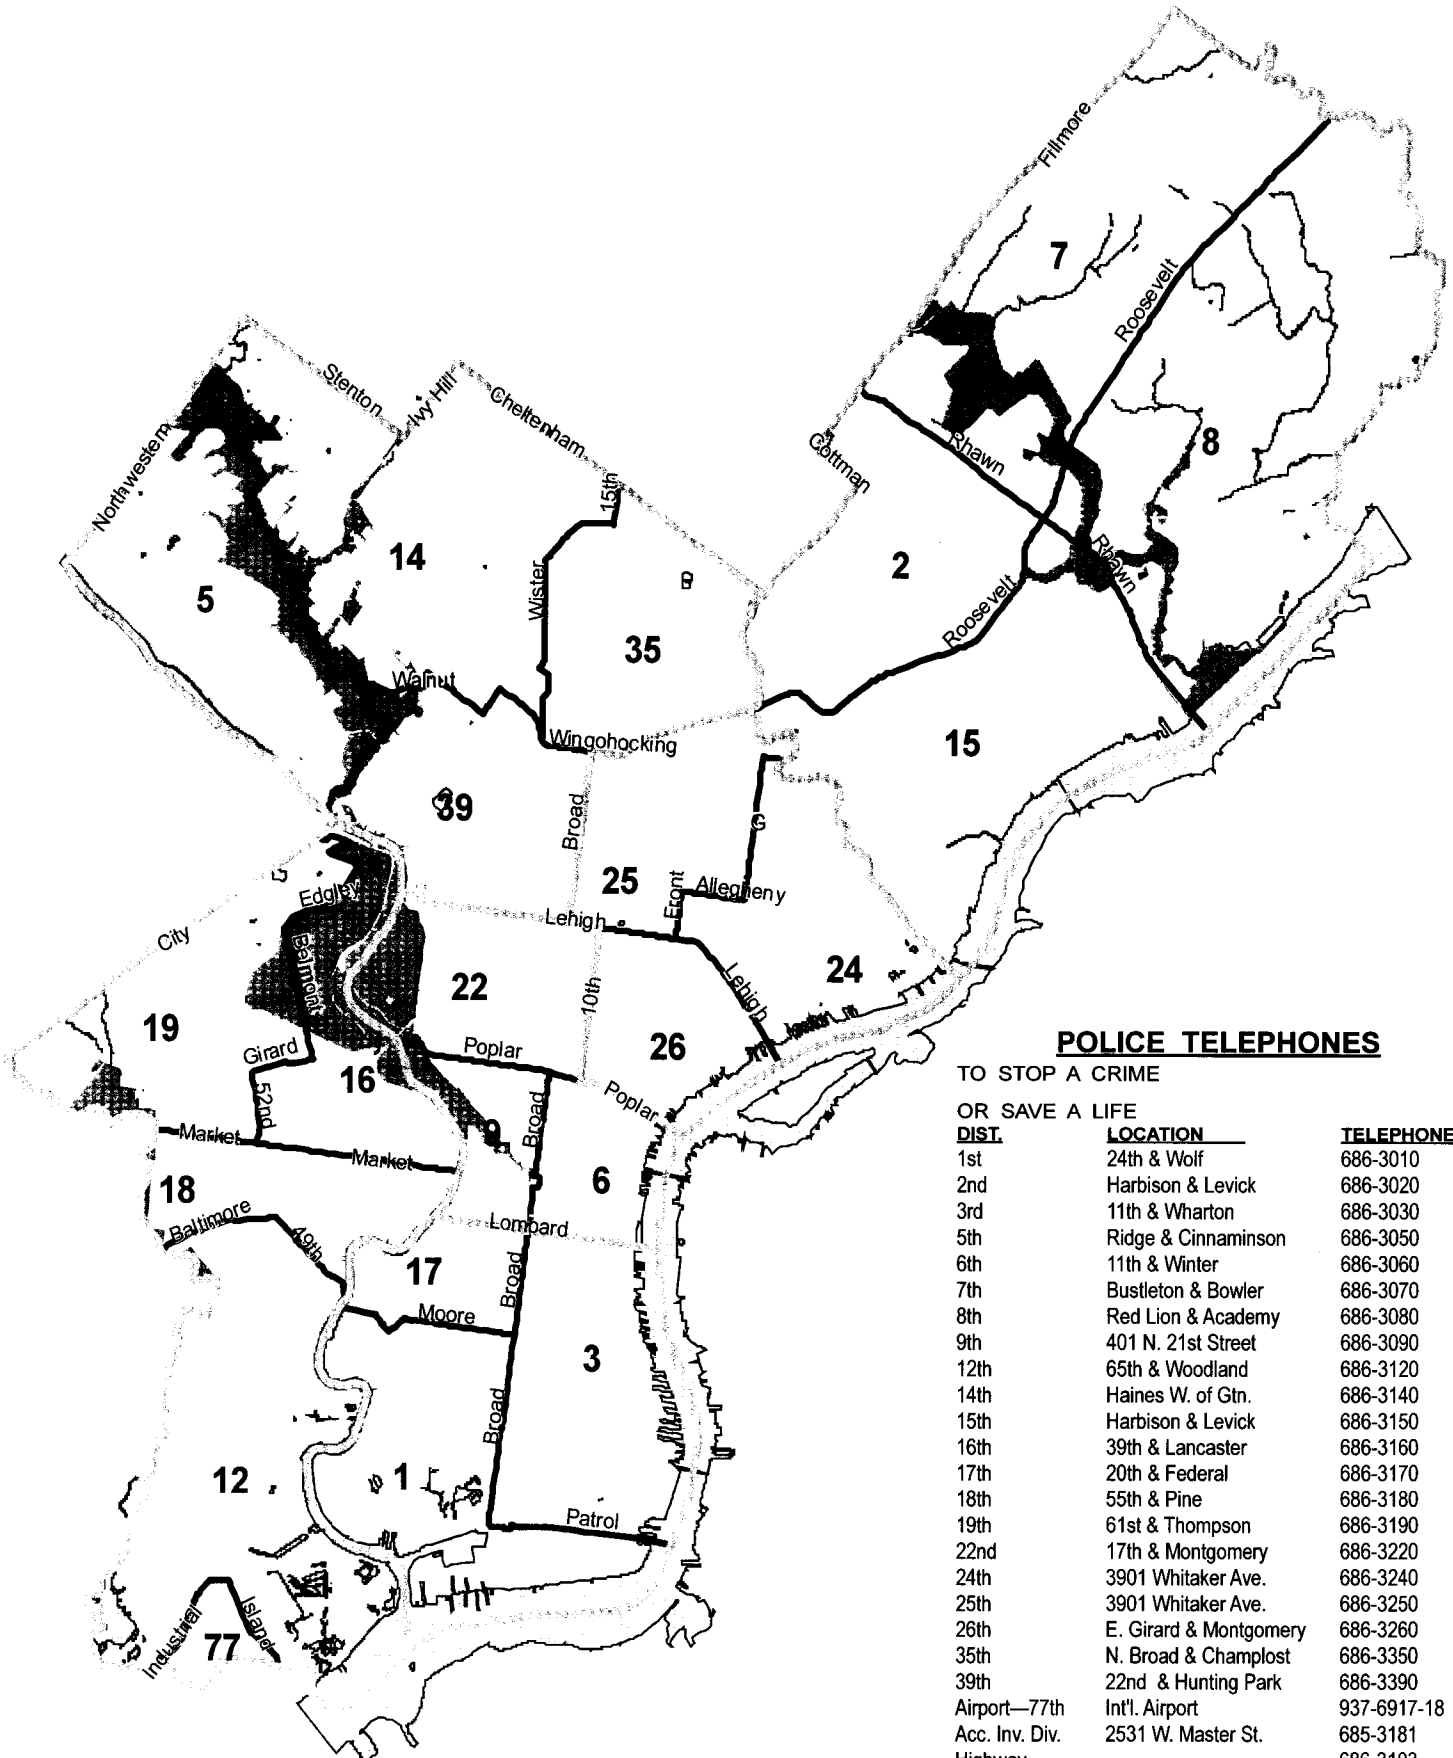

City of Philadelphia District Boundaries

POLICE TELEPHONES

TO STOP A CRIME

OR SAVE A LIFE

<u>DIST.</u>	<u>LOCATION</u>	<u>TELEPHONE</u>
1st	24th & Wolf	686-3010
2nd	Harbison & Levick	686-3020
3rd	11th & Wharton	686-3030
5th	Ridge & Cinnaminson	686-3050
6th	11th & Winter	686-3060
7th	Bustleton & Bowler	686-3070
8th	Red Lion & Academy	686-3080
9th	401 N. 21st Street	686-3090
12th	65th & Woodland	686-3120
14th	Haines W. of Gtn.	686-3140
15th	Harbison & Levick	686-3150
16th	39th & Lancaster	686-3160
17th	20th & Federal	686-3170
18th	55th & Pine	686-3180
19th	61st & Thompson	686-3190
22nd	17th & Montgomery	686-3220
24th	3901 Whitaker Ave.	686-3240
25th	3901 Whitaker Ave.	686-3250
26th	E. Girard & Montgomery	686-3260
35th	N. Broad & Champlost	686-3350
39th	22nd & Hunting Park	686-3390
Airport—77th	Int'l. Airport	937-6917-18
Acc. Inv. Div.	2531 W. Master St.	685-3181
Highway		686-3103