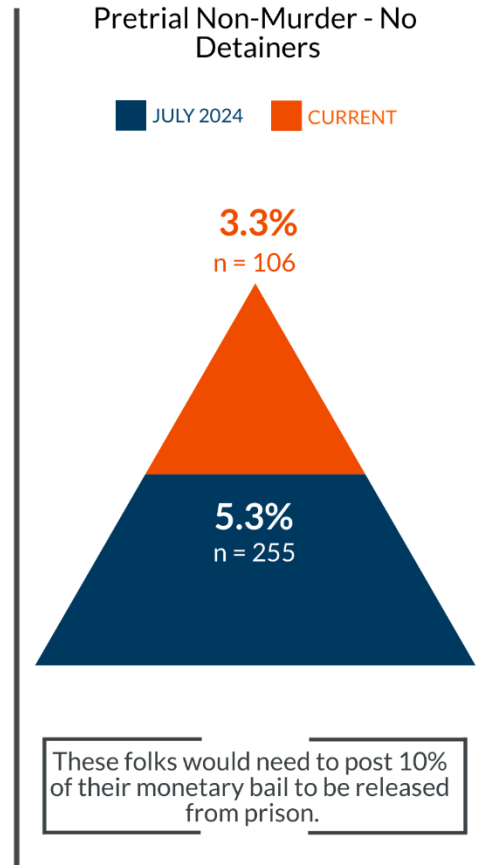

CASH BAIL (Under $50,000)