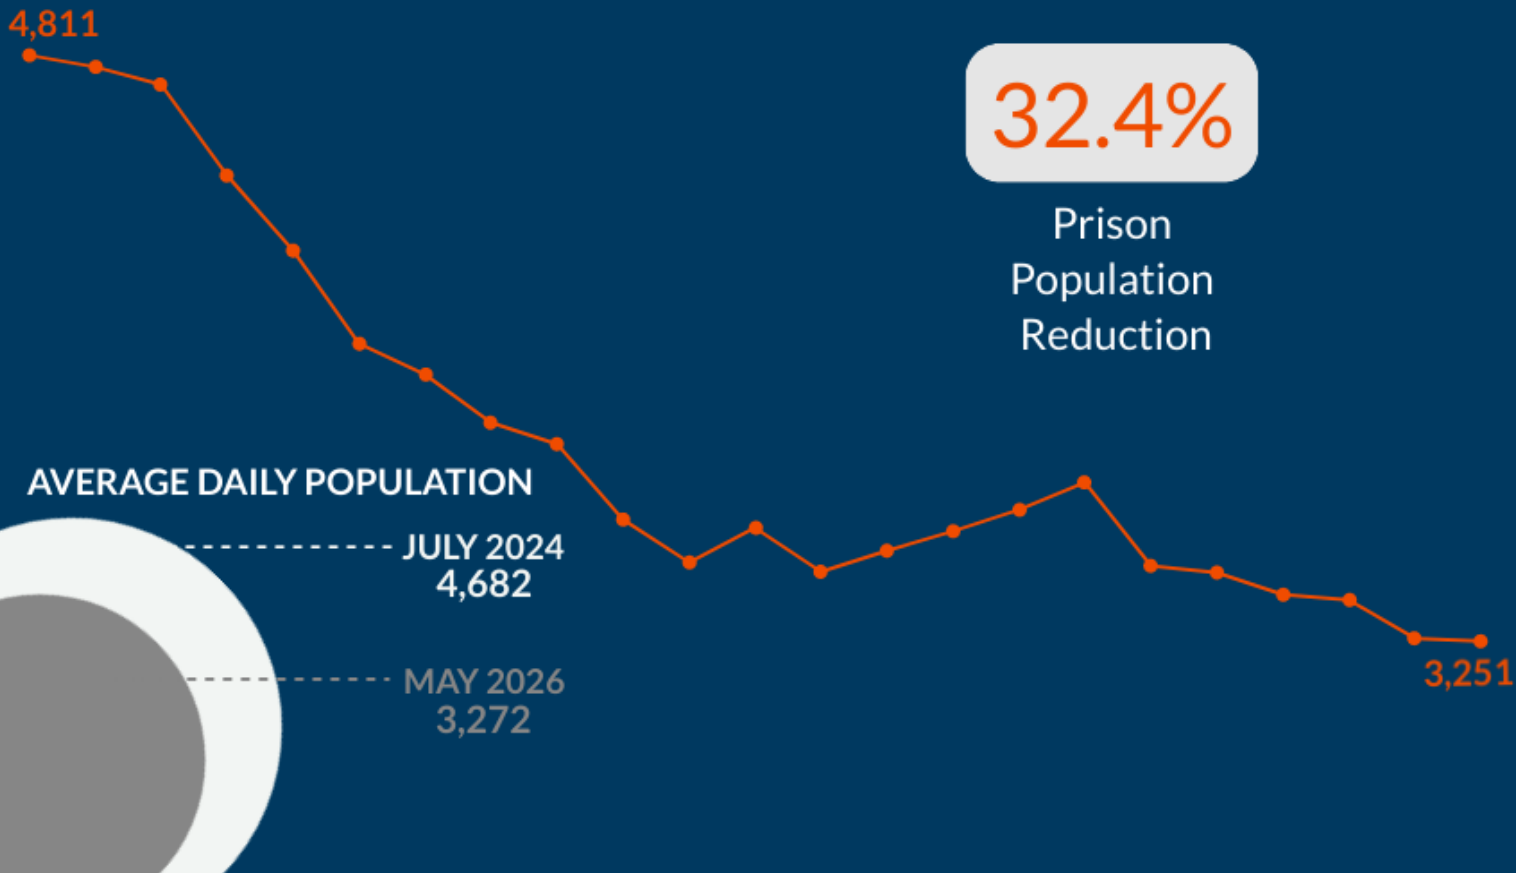

## PHILADELPHIA'S PRISON POPULATION | MAY 2026

From 2015 to 2025, Philadelphia participated in the MacArthur Foundation's Safety and Justice Challenge, a national initiative to decrease local jail populations and address racial, ethnic, and economic disparities in the criminal justice system. Philadelphia implemented a number of collaborative reform measures with justice and behavioral health partners. During this time, Philadelphia's prison population fell from 8,082 people in July 2015 to 3,436 in July 2025, a 57.5% reduction. While the SJC ended in 2025, the collaborative reform measures remain. This summary report provides a high level glance at progress by comparing the current population to July 2024, the highest prison population in recent years. Philadelphia's prison population is down **32.4%** from 4,811 people in July 2024 to **3,251 people in May 2026**.

# POPULATION OVERVIEW

## SEX

■ CURRENT  
■ JULY 2024

# Philadelphia Prison Population

JANUARY 2015 - MAY 2026

● JULY 2024

● CURRENT MONTH