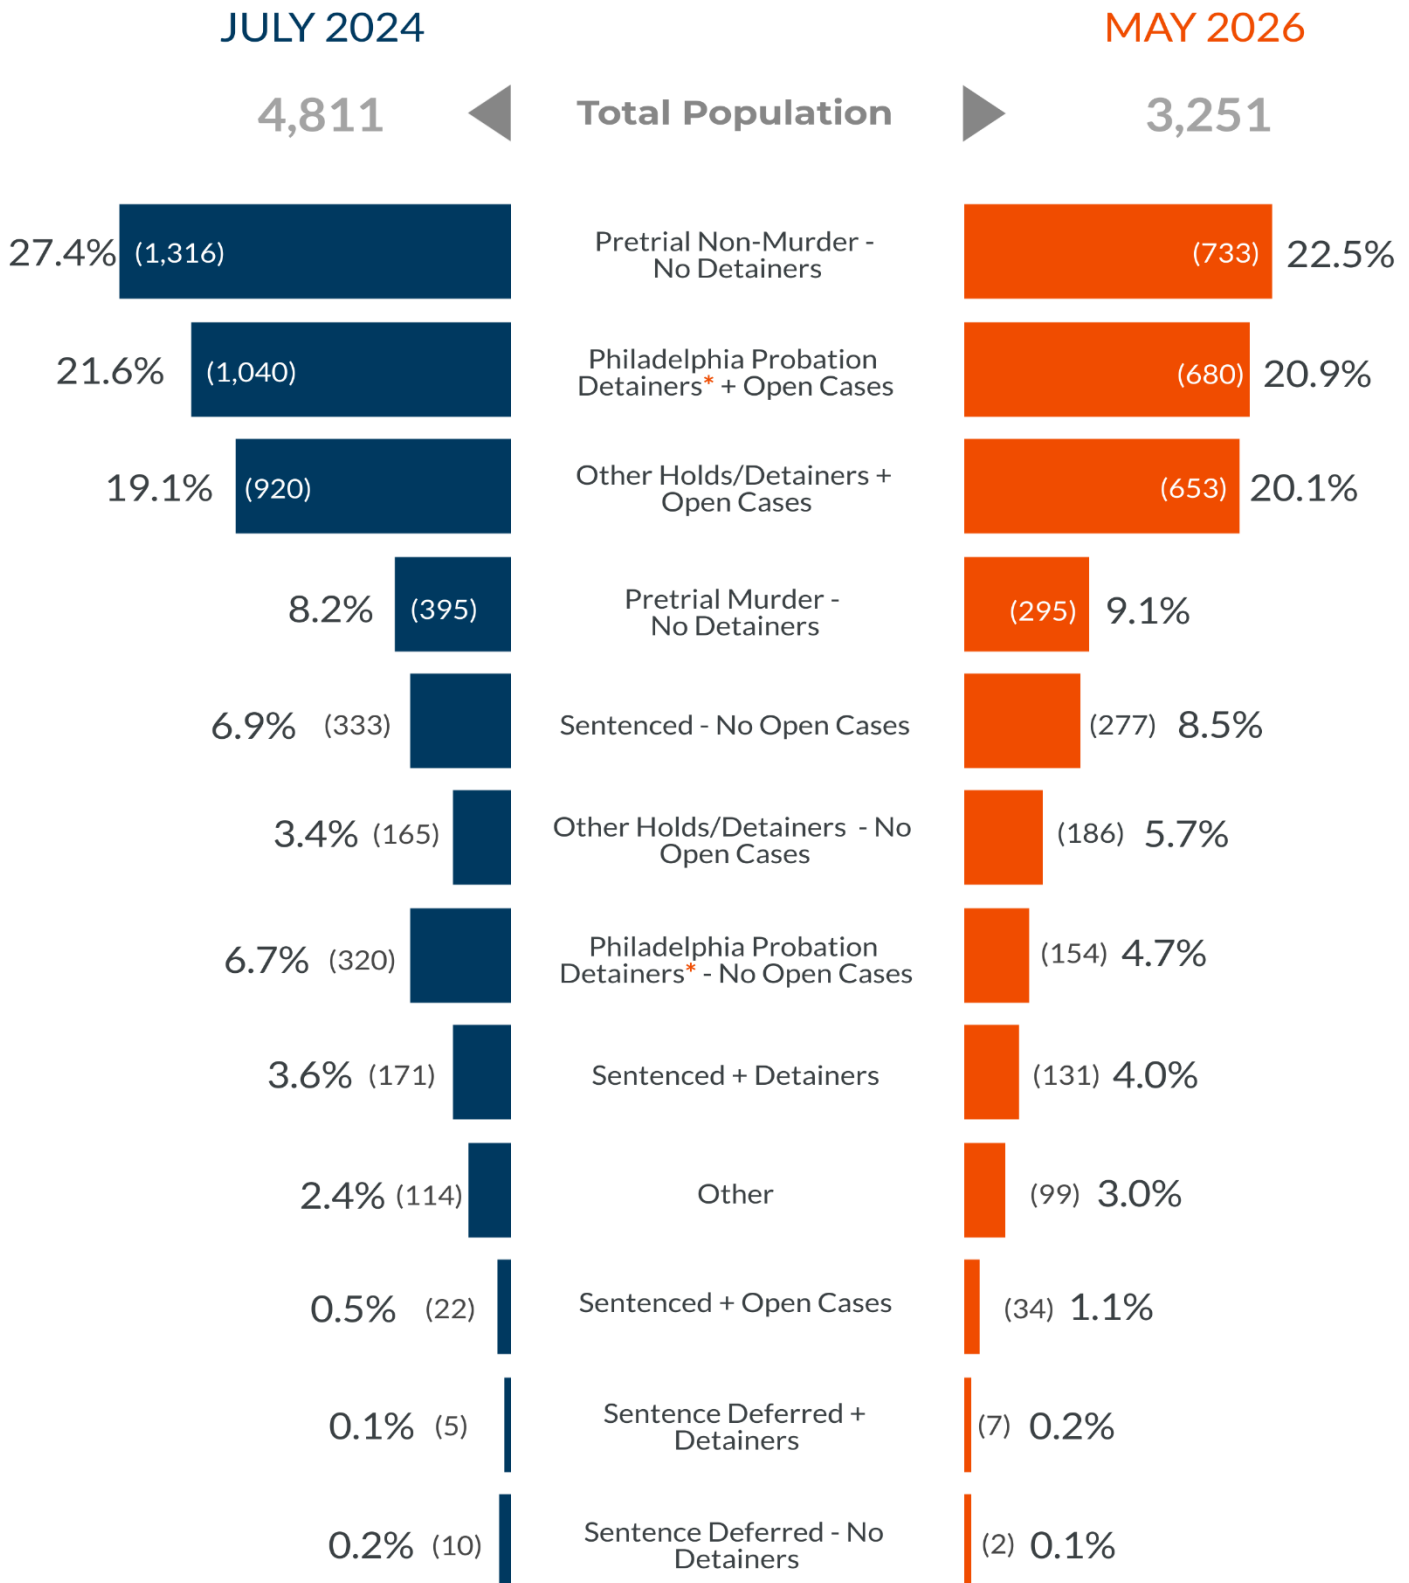

CONFINEMENT CATEGORY* COMPARISON

Note: Counts are noted in parentheses

*Detailed description of confinement categories can be found here: <http://bit.ly/2TjoVQS>

*People in these categories may also have detainers or holds from other jurisdictions, and/or Philadelphia warrants in addition to their Philadelphia Probation detainer. All Philadelphia detainer categories also include those issued on special probation cases at the request of Pennsylvania State Parole. A sentencing judge may request, while retaining their decision-making power, the Pennsylvania Parole Board to supervise certain people released from state custody, known as 'special probation' cases.