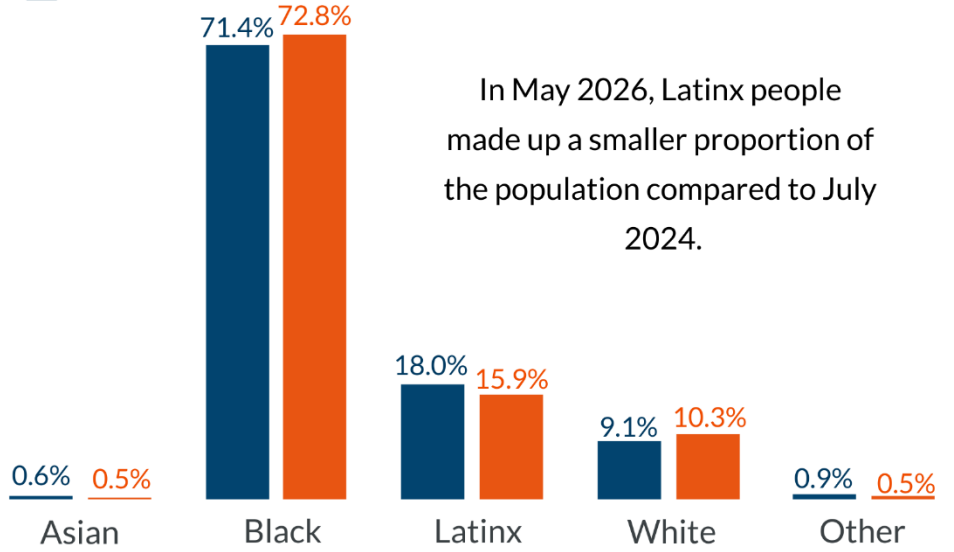

RACE/ETHNICITY

LENGTH OF STAY*