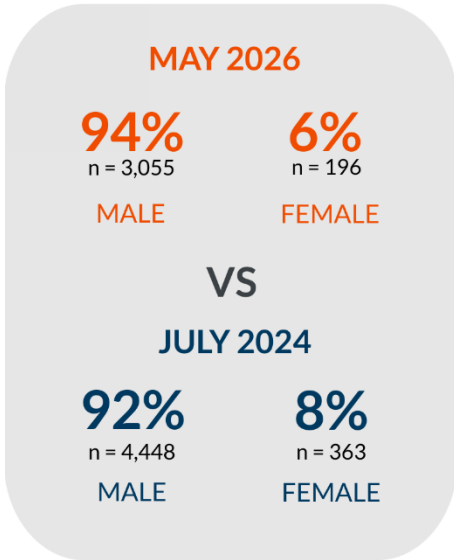

## PHILADELPHIA'S PRISON POPULATION | MAY 2026

From 2015 to 2025, Philadelphia participated in the MacArthur Foundation's Safety and Justice Challenge, a national initiative to decrease local jail populations and address racial, ethnic, and economic disparities in the criminal justice system. Philadelphia implemented a number of collaborative reform measures with justice and behavioral health partners. During this time, Philadelphia's prison population fell from 8,082 people in July 2015 to 3,436 in July 2025, a 57.5% reduction. While the SJC ended in 2025, the collaborative reform measures remain. This summary report provides a high level glance at progress by comparing the current population to July 2024, the highest prison population in recent years. Philadelphia's prison population is down **32.4%** from 4,811 people in July 2024 to **3,251 people in May 2026**.

# POPULATION OVERVIEW

## SEX

■ CURRENT  
■ JULY 2024