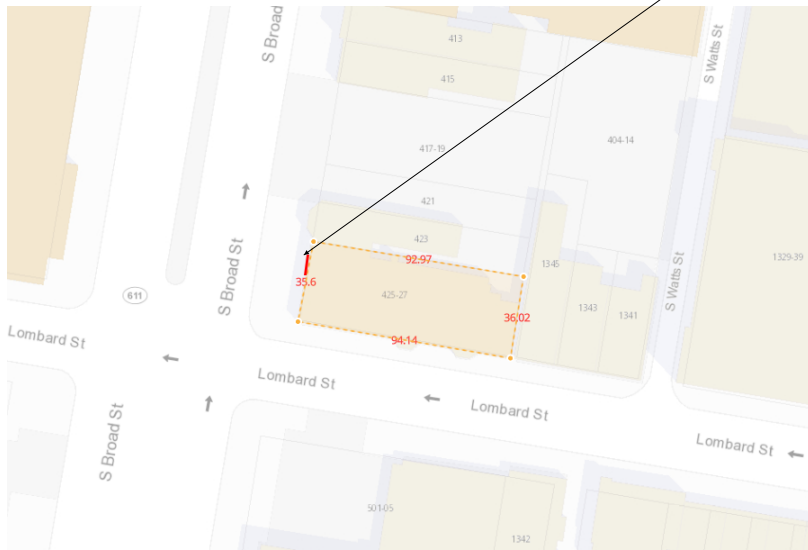

FRONT-ILLUMINATED CHANNEL LETTER SIGN
 - PROVIDE AND INSTALL UL-LISTED
 - SIGN AREA 44 SQF
 - MOUNTED ON A FLAT WALL SURFACE

BLACK ALUMINUM BACKBOARD

LOCATION OF NEW SIGNAGE

ALL EXISTING WINDOW VINYL WILL BE REMOVED