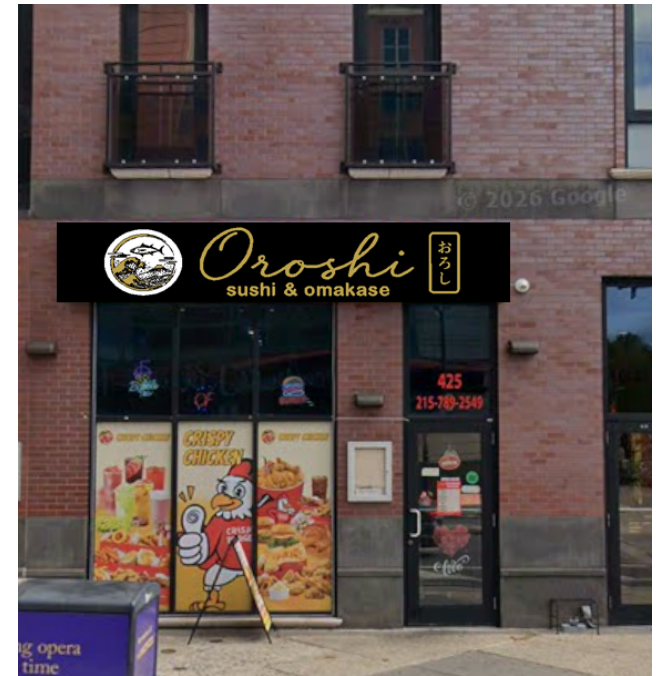

FRONT-ILLUMINATED CHANNEL LETTER SIGN
 - PROVIDE AND INSTALL UL-LISTED
 - SIGN AREA 44 SQF
 - MOUNTED ON A FLAT WALL SURFACE

BLACK ALUMINUM BACKBOARD

LOCATION OF NEW SIGNAGE

ALL EXISTING WINDOW VINYL WILL BE REMOVED

Name: Oroshi
Address: 425 S Broad
 Philadelphia PA 19147

430N 12th St Unit A
 Philadelphia, PA 19123
215.798.3338
 Startpointsigns@gmail.com