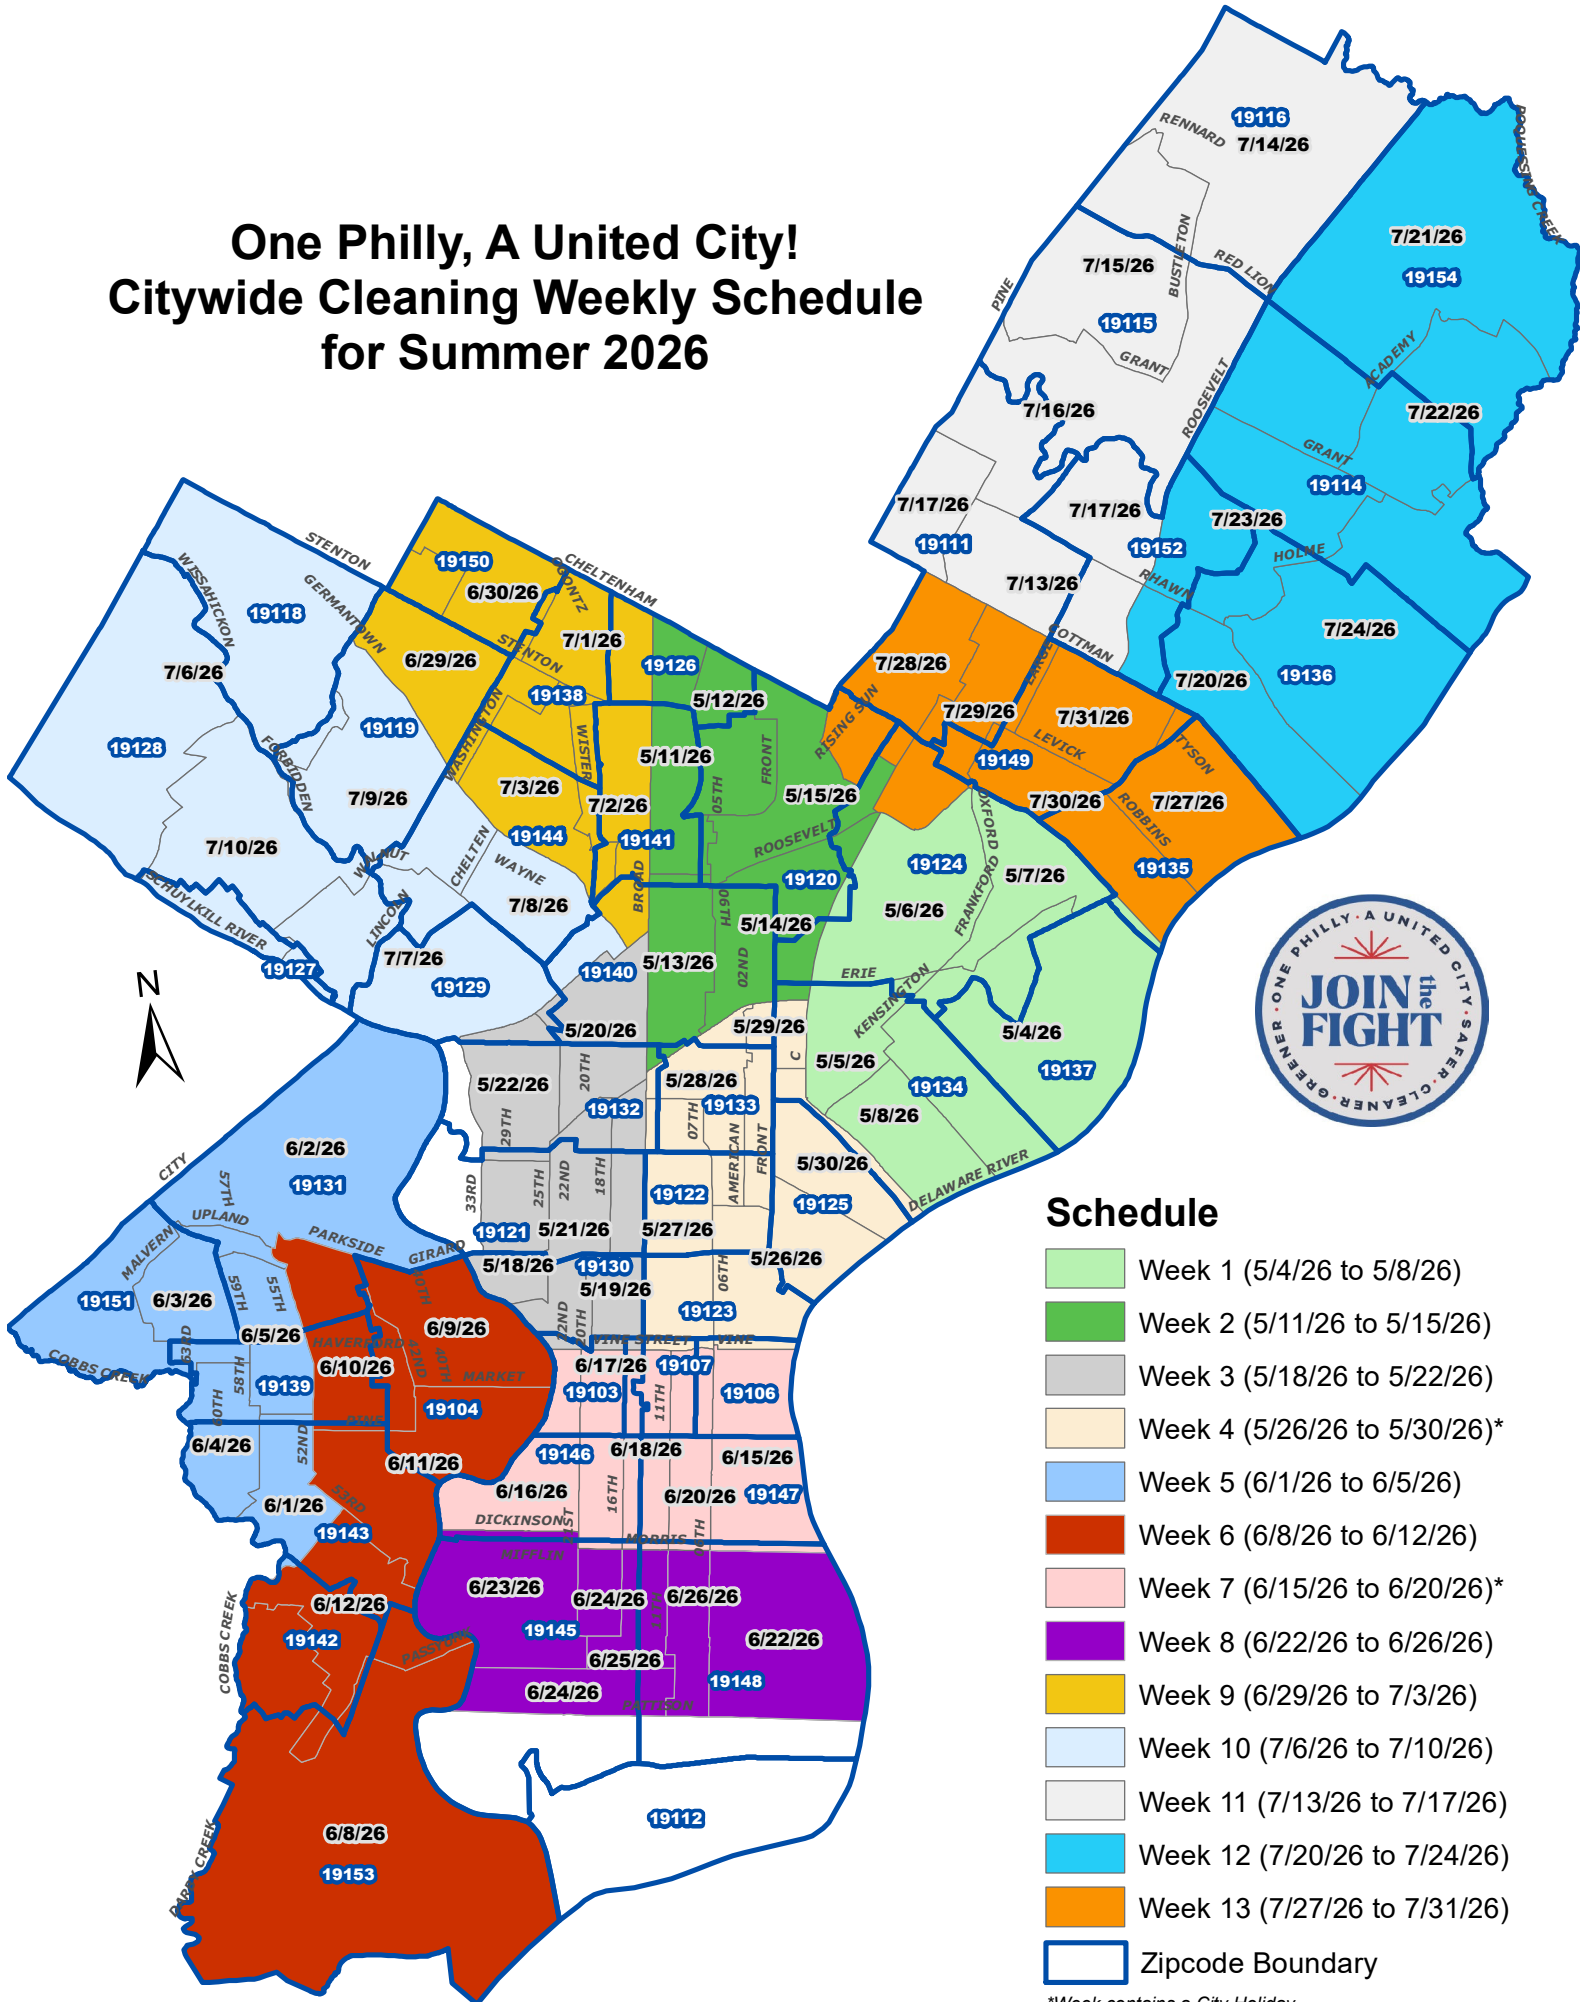

## Citywide Cleaning Weekly Schedule for Summer 2026

### Schedule

- Week 1 (5/4/26 to 5/8/26)
- Week 2 (5/11/26 to 5/15/26)
- Week 3 (5/18/26 to 5/22/26)
- Week 4 (5/26/26 to 5/30/26)\*
- Week 5 (6/1/26 to 6/5/26)
- Week 6 (6/8/26 to 6/12/26)
- Week 7 (6/15/26 to 6/20/26)\*
- Week 8 (6/22/26 to 6/26/26)
- Week 9 (6/29/26 to 7/3/26)
- Week 10 (7/6/26 to 7/10/26)
- Week 11 (7/13/26 to 7/17/26)
- Week 12 (7/20/26 to 7/24/26)
- Week 13 (7/27/26 to 7/31/26)
- Zipcode Boundary

\*Week contains a City Holiday