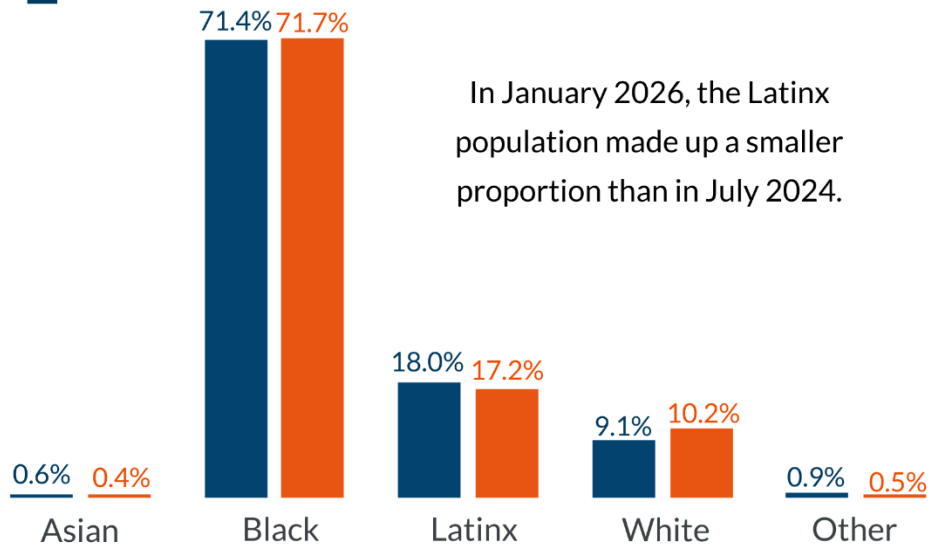

RACE/ETHNICITY