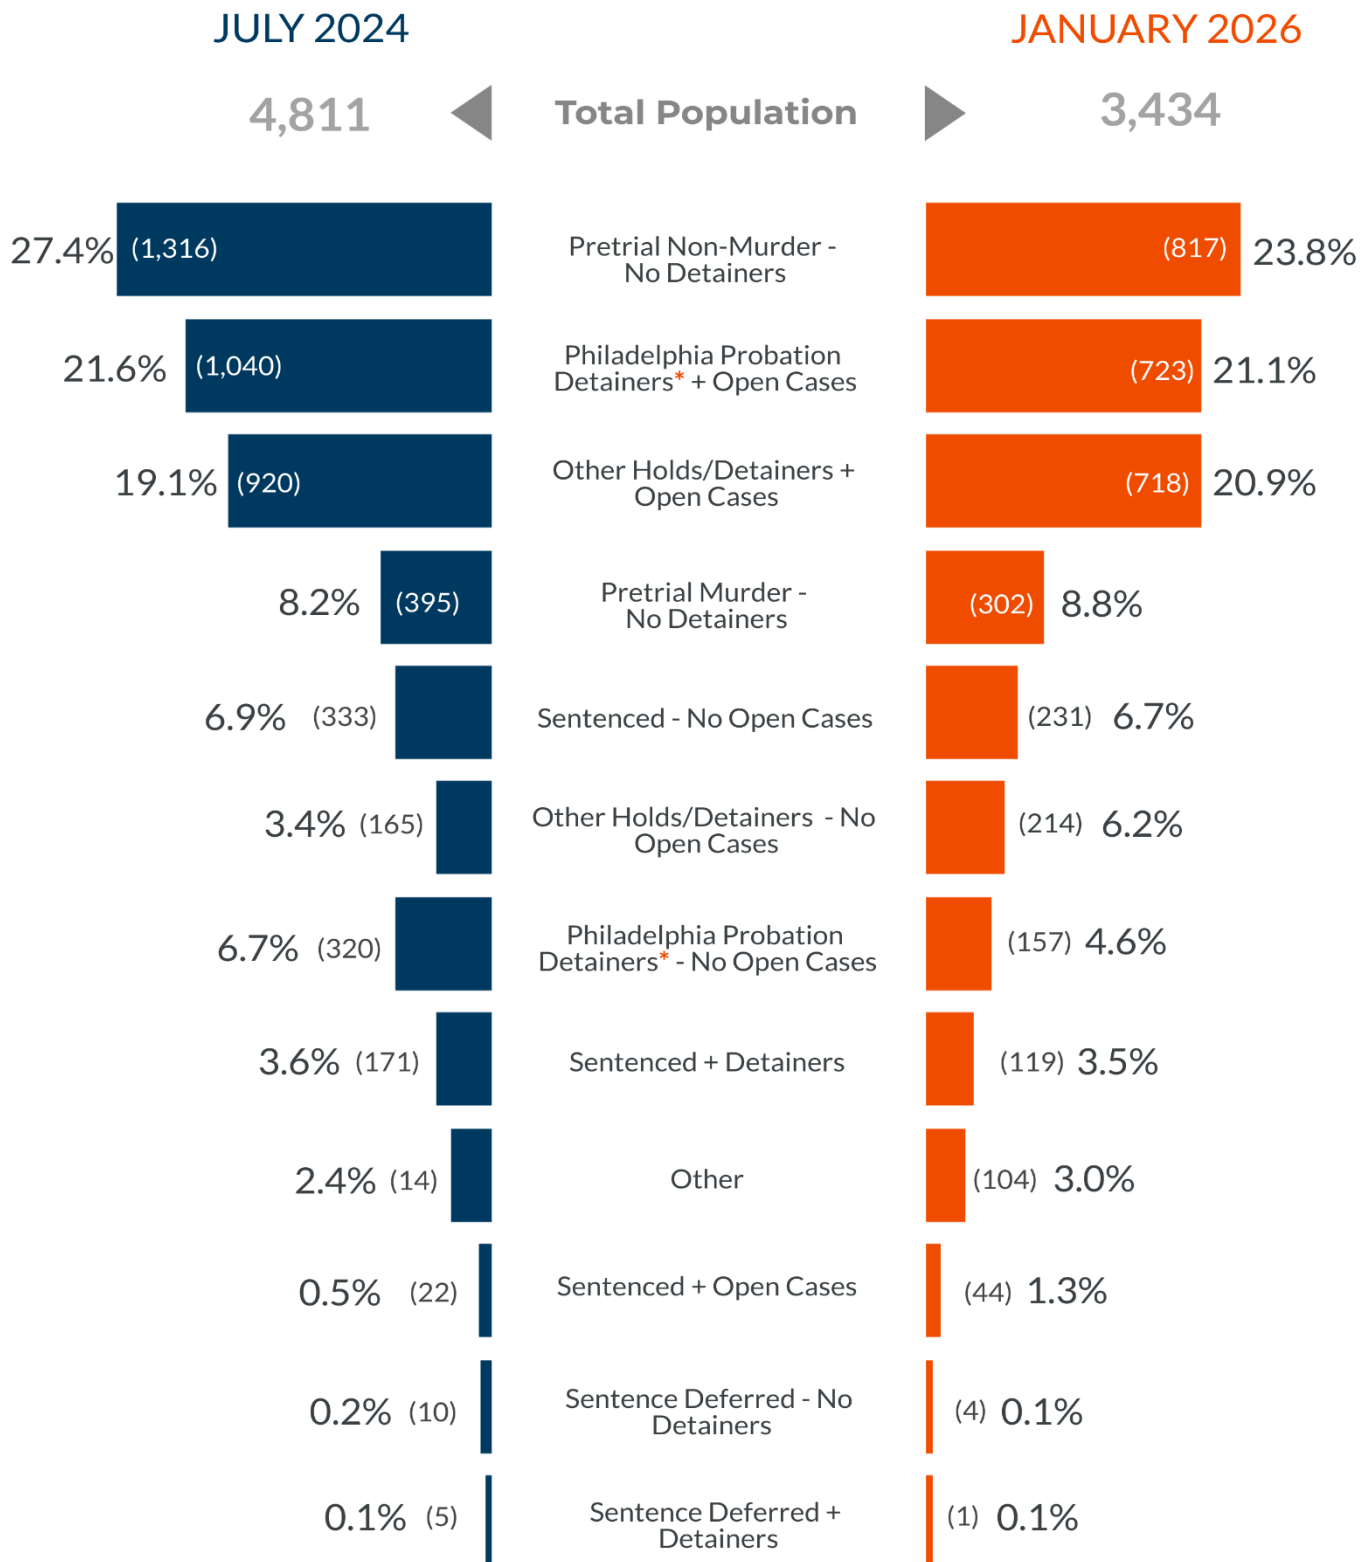

CONFINEMENT CATEGORY* COMPARISON

Note: Counts are noted in parentheses

*Detailed description of confinement categories can be found here: <http://bit.ly/2TjoVQS>

*People in these categories may also have detainers or holds from other jurisdictions, and/or Philadelphia warrants in addition to their Philadelphia Probation detainer. All Philadelphia detainer categories also include those issued on special probation cases at the request of Pennsylvania State Parole. A sentencing judge may request, while retaining their decision-making power, the Pennsylvania Parole Board to supervise certain people released from state custody, known as 'special probation' cases.