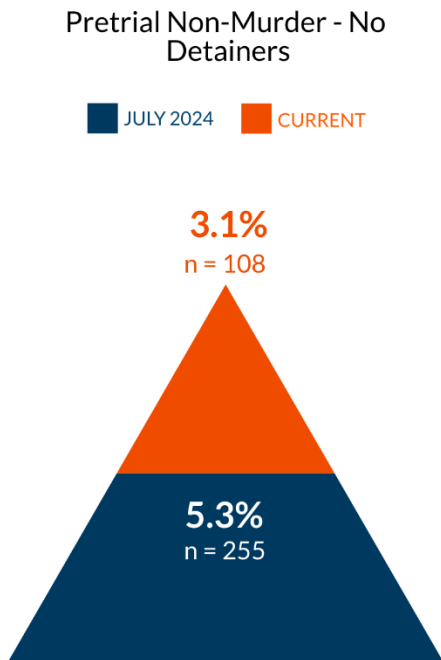

CASH BAIL (Under $50,000)