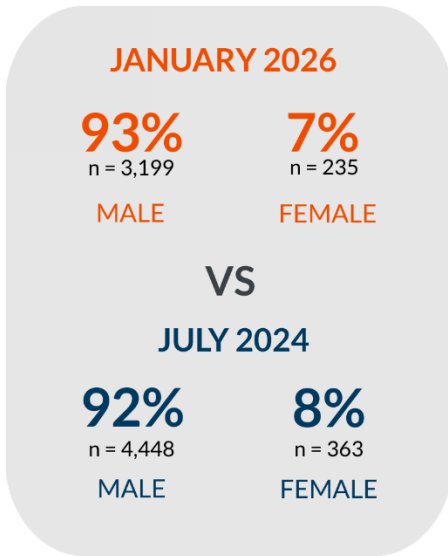

## PHILADELPHIA'S PRISON POPULATION | JANUARY 2026

From 2015 to 2025, Philadelphia participated in the MacArthur Foundation's Safety and Justice Challenge, a national initiative to decrease local jail populations and address racial, ethnic, and economic disparities in the criminal justice system. Philadelphia implemented a number of collaborative reform measures with justice and behavioral health partners. During this time, Philadelphia's prison population fell from 8,082 people in July 2015 to 3,436 in July 2025, a 57.5% reduction. While the SJC ended in 2025, the collaborative reform measures remain. This summary report provides a high level glance at progress by comparing the current population to July 2024, the highest prison population in recent years. Philadelphia's prison population is down **28.6%** from 4,811 people in July 2024 to **3,434 people in January 2026**.

# POPULATION OVERVIEW

## SEX

■ CURRENT  
■ JULY 2024