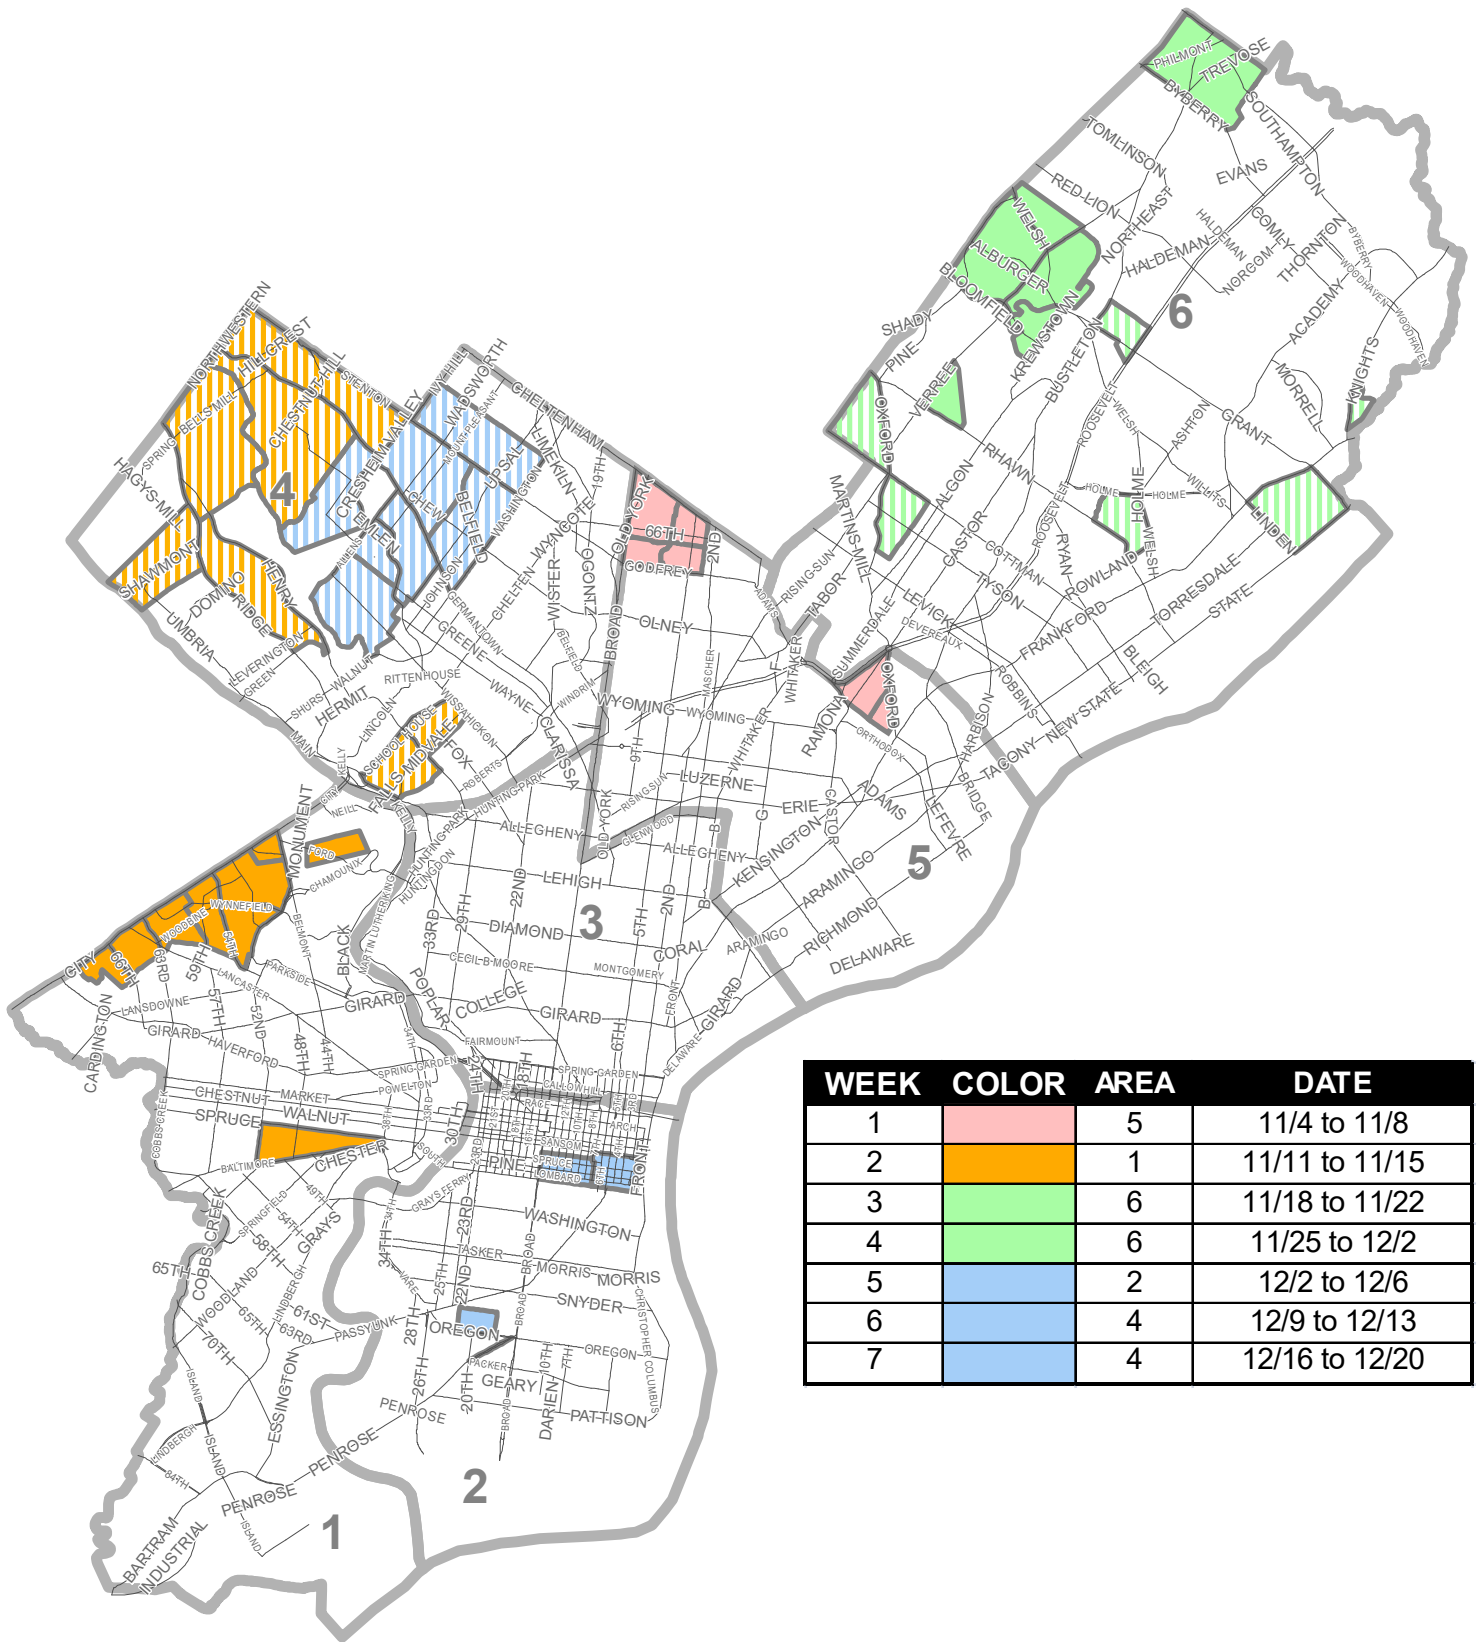

City of Philadelphia Mechanical Leaf Collection Schedule 2024

WEEK	COLOR	AREA	DATE
1		5	11/4 to 11/8
2		1	11/11 to 11/15
3		6	11/18 to 11/22
4		6	11/25 to 12/2
5		2	12/2 to 12/6
6		4	12/9 to 12/13
7		4	12/16 to 12/20