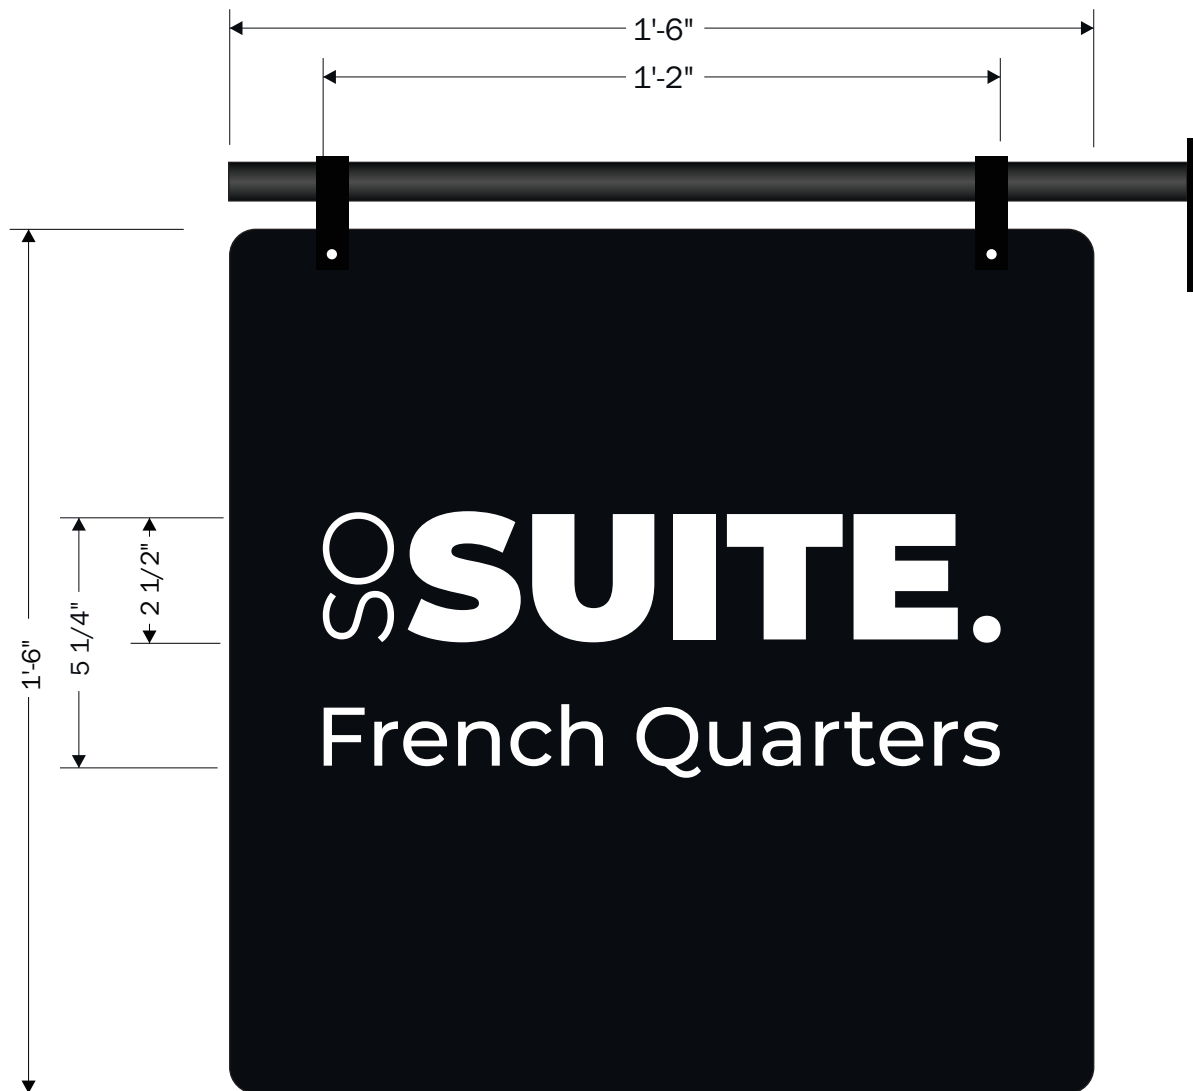

Presented By:

**MRC**signs  
INSTALL • SERVICE • LIGHTING

Prepared For:

**SSUITE.**

**A**

STOREFRONT

SCALE: 3/32"=1'-0"

**A**

MEASUREMENT

**SPECIFICATION**

**MANUFACTURE & INSTALL (1)** - Pre-Fabricated Blade sign to wall with provided hardware. Apply 3M HP White Vinyl 7725-10 Decal to blade sign faces on both sides.

SCALE: 3/4"=1'-0"

REVISIONS	REV 3

LOCATION
SO Suite 1704 Walnut St. Philadelphia, PA 19103

DRAWN BY: EN	SCALE: As Noted
DRAWN: 3-13-24	SALES:
JOB#:	PAGE 3

**SPECIFICATION**

**MANUFACTURE & INSTALL (1)** - Apply 3M HP White Vinyl 7725-10 Decal glass door.

**B** STOREFRONT

SCALE: 3/32"=1'-0"

**B** MEASUREMENT

SCALE: 3/4"=1'-0"

Customer Approval:

REVISIONS	REV 3

LOCATION
SO Suite 1704 Walnut St. Philadelphia, PA 19103

DRAWN BY: EN	SCALE: As Noted
DRAWN: 3-13-24	SALES:
JOB#:	PAGE 4