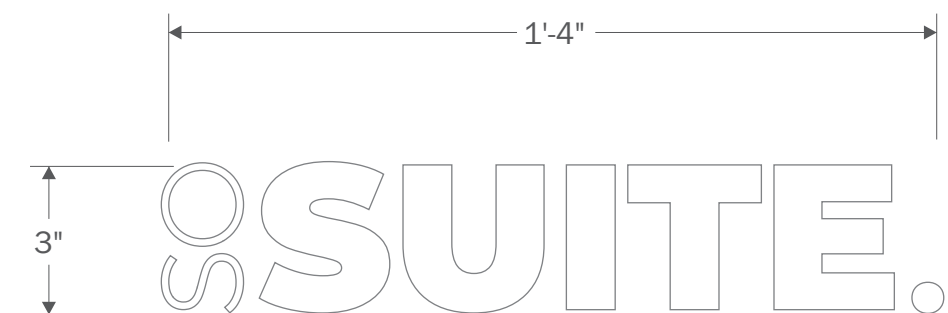

MEASUREMENT

**SPECIFICATION**

**MANUFACTURE & INSTALL (1)** - Pre-Fabricated Blade sign to wall with provided hardware. Apply 3M HP White Vinyl 7725-10 Decal to blade sign faces on both sides.

SCALE: 3/4"=1'-0"

**B** STOREFRONT

SCALE: 3/32"=1'-0"

**B** MEASUREMENT

SCALE: 3/4"=1'-0"

Customer Approval:

REVISIONS	REV 3

LOCATION
SO Suite 1704 Walnut St. Philadelphia, PA 19103

DRAWN BY: EN	SCALE: As Noted
DRAWN: 3-13-24	SALES:
JOB#:	PAGE 4