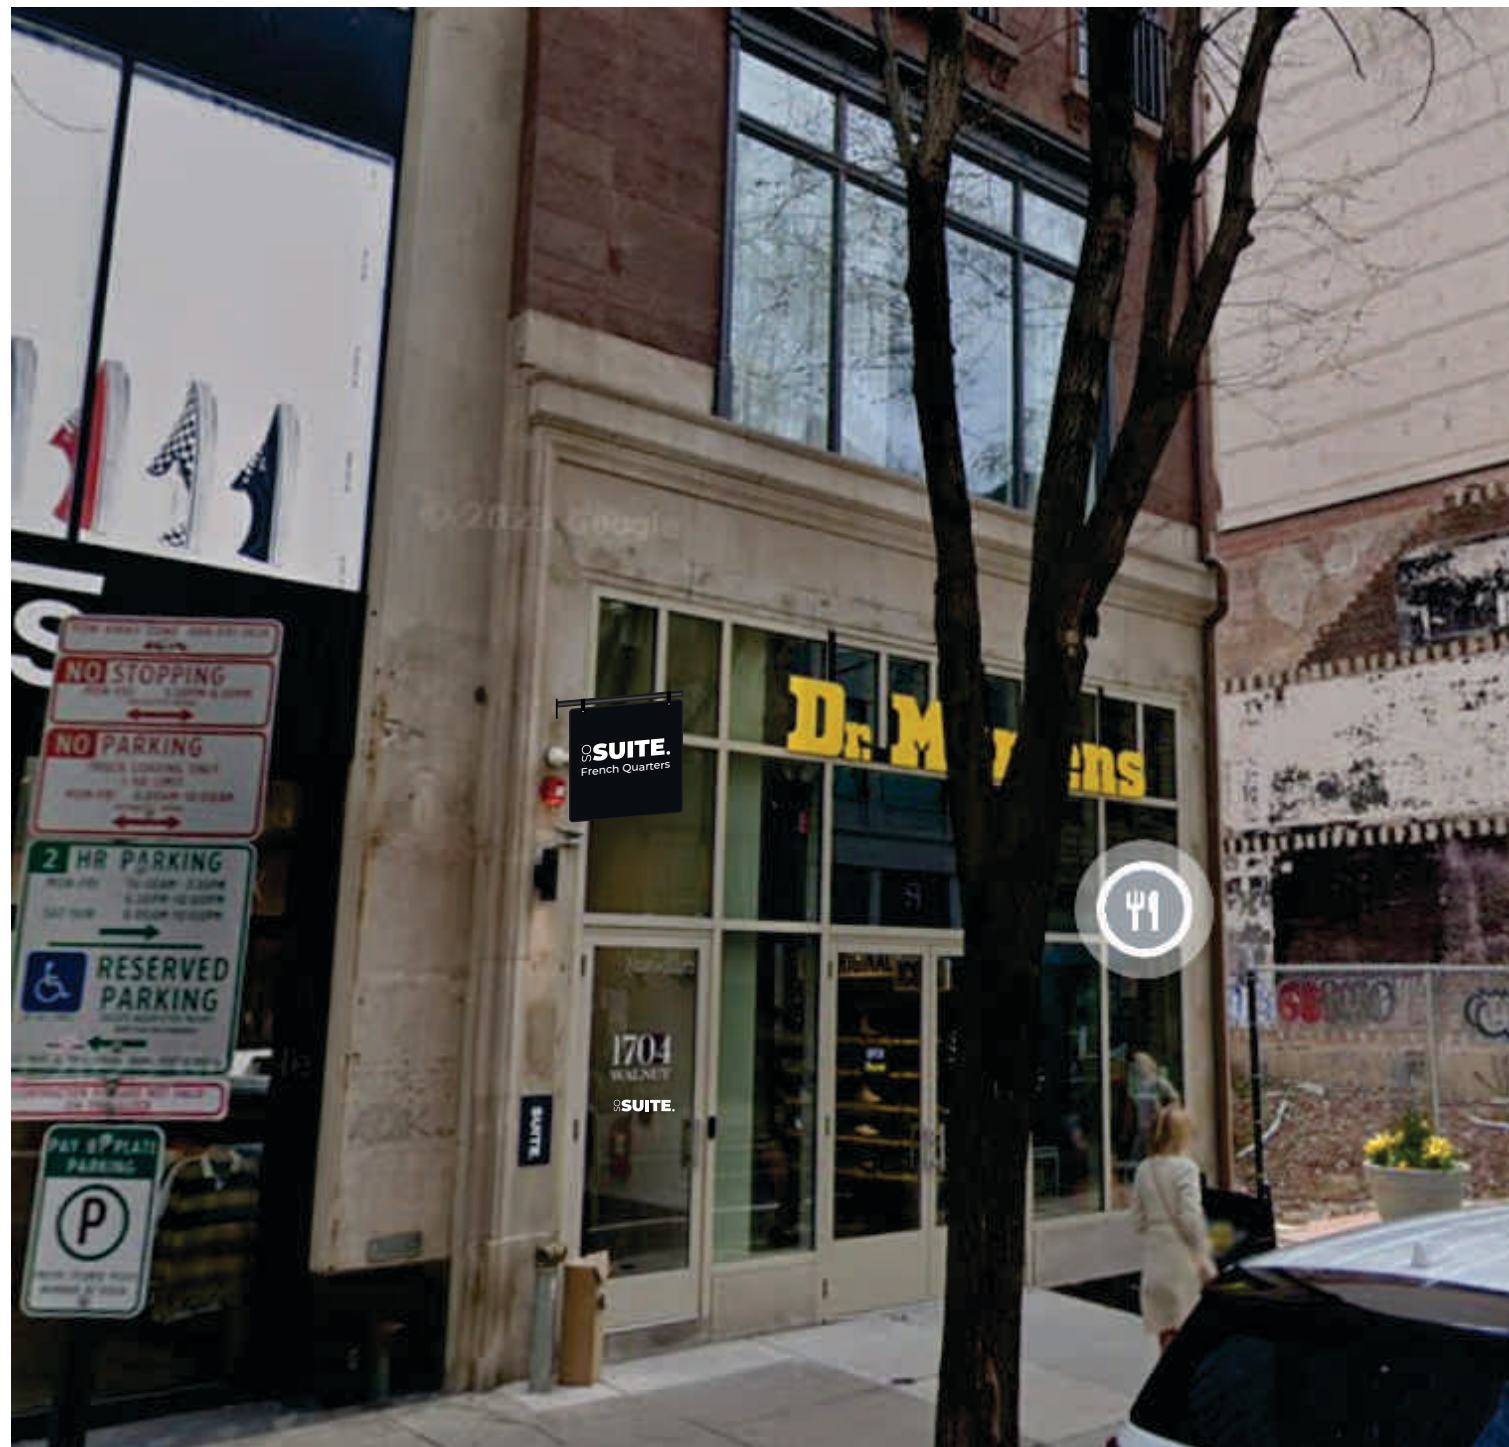

Presented By:

**MRC**signs  
INSTALL • SERVICE • LIGHTING

Prepared For:

**SSUITE.**

**A**

STOREFRONT

SCALE: 3/32"=1'-0"

**A**

MEASUREMENT

**SPECIFICATION**

**MANUFACTURE & INSTALL (1)** - Pre-Fabricated Blade sign to wall with provided hardware. Apply 3M HP White Vinyl 7725-10 Decal to blade sign faces on both sides.

SCALE: 3/4"=1'-0"

REVISIONS	REV 3

LOCATION
SO Suite 1704 Walnut St. Philadelphia, PA 19103

DRAWN BY: EN	SCALE: As Noted
DRAWN: 3-13-24	SALES:
JOB#:	PAGE 3

**SPECIFICATION**

**MANUFACTURE & INSTALL (1)** - Apply 3M HP White Vinyl 7725-10 Decal glass door.

**B** STOREFRONT

SCALE: 3/32"=1'-0"

**B** MEASUREMENT

SCALE: 3/4"=1'-0"

Customer Approval:

REVISIONS	REV 3

LOCATION
SO Suite 1704 Walnut St. Philadelphia, PA 19103

DRAWN BY: EN	SCALE: As Noted
DRAWN: 3-13-24	SALES:
JOB#:	PAGE 4