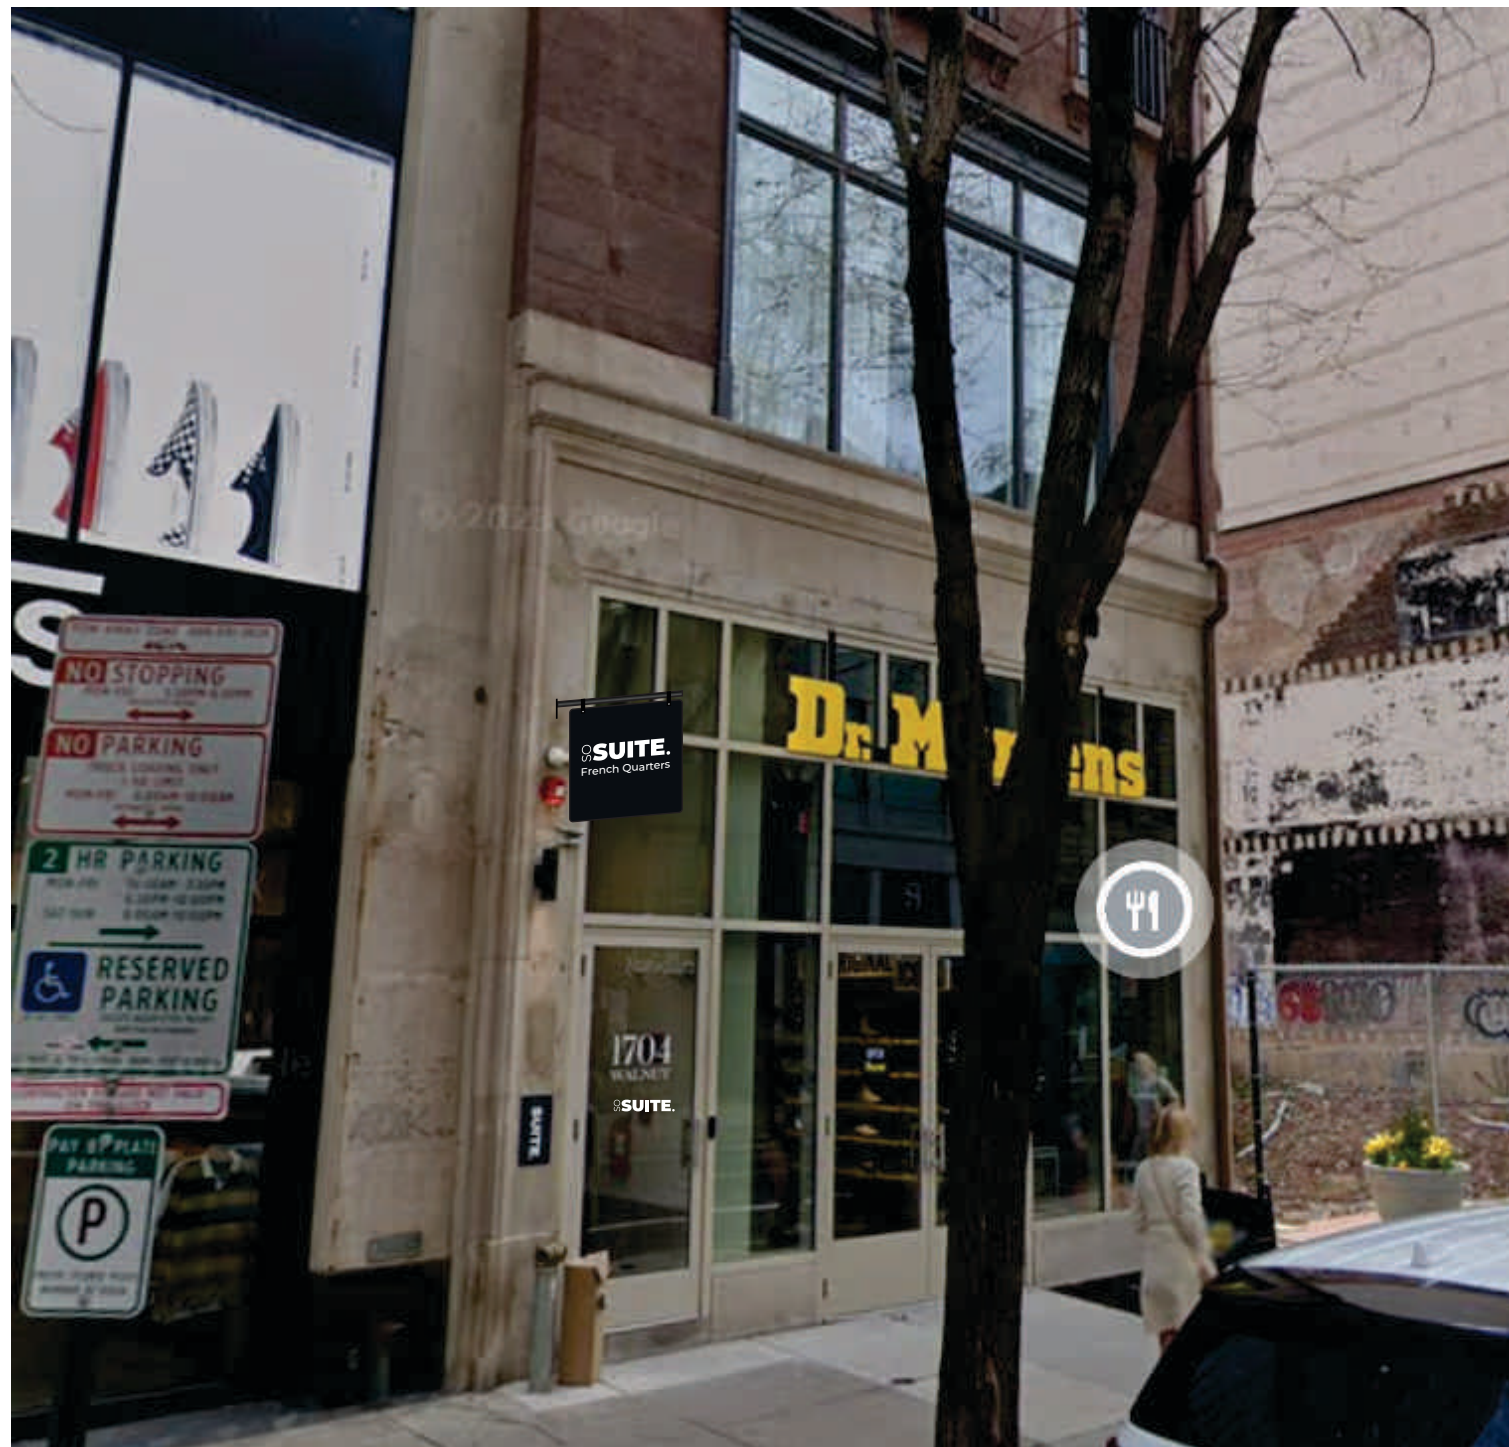

B STOREFRONT

SPECIFICATION

MANUFACTURE & INSTALL (1) - Apply 3M HP White Vinyl 7725-10 Decal glass door.