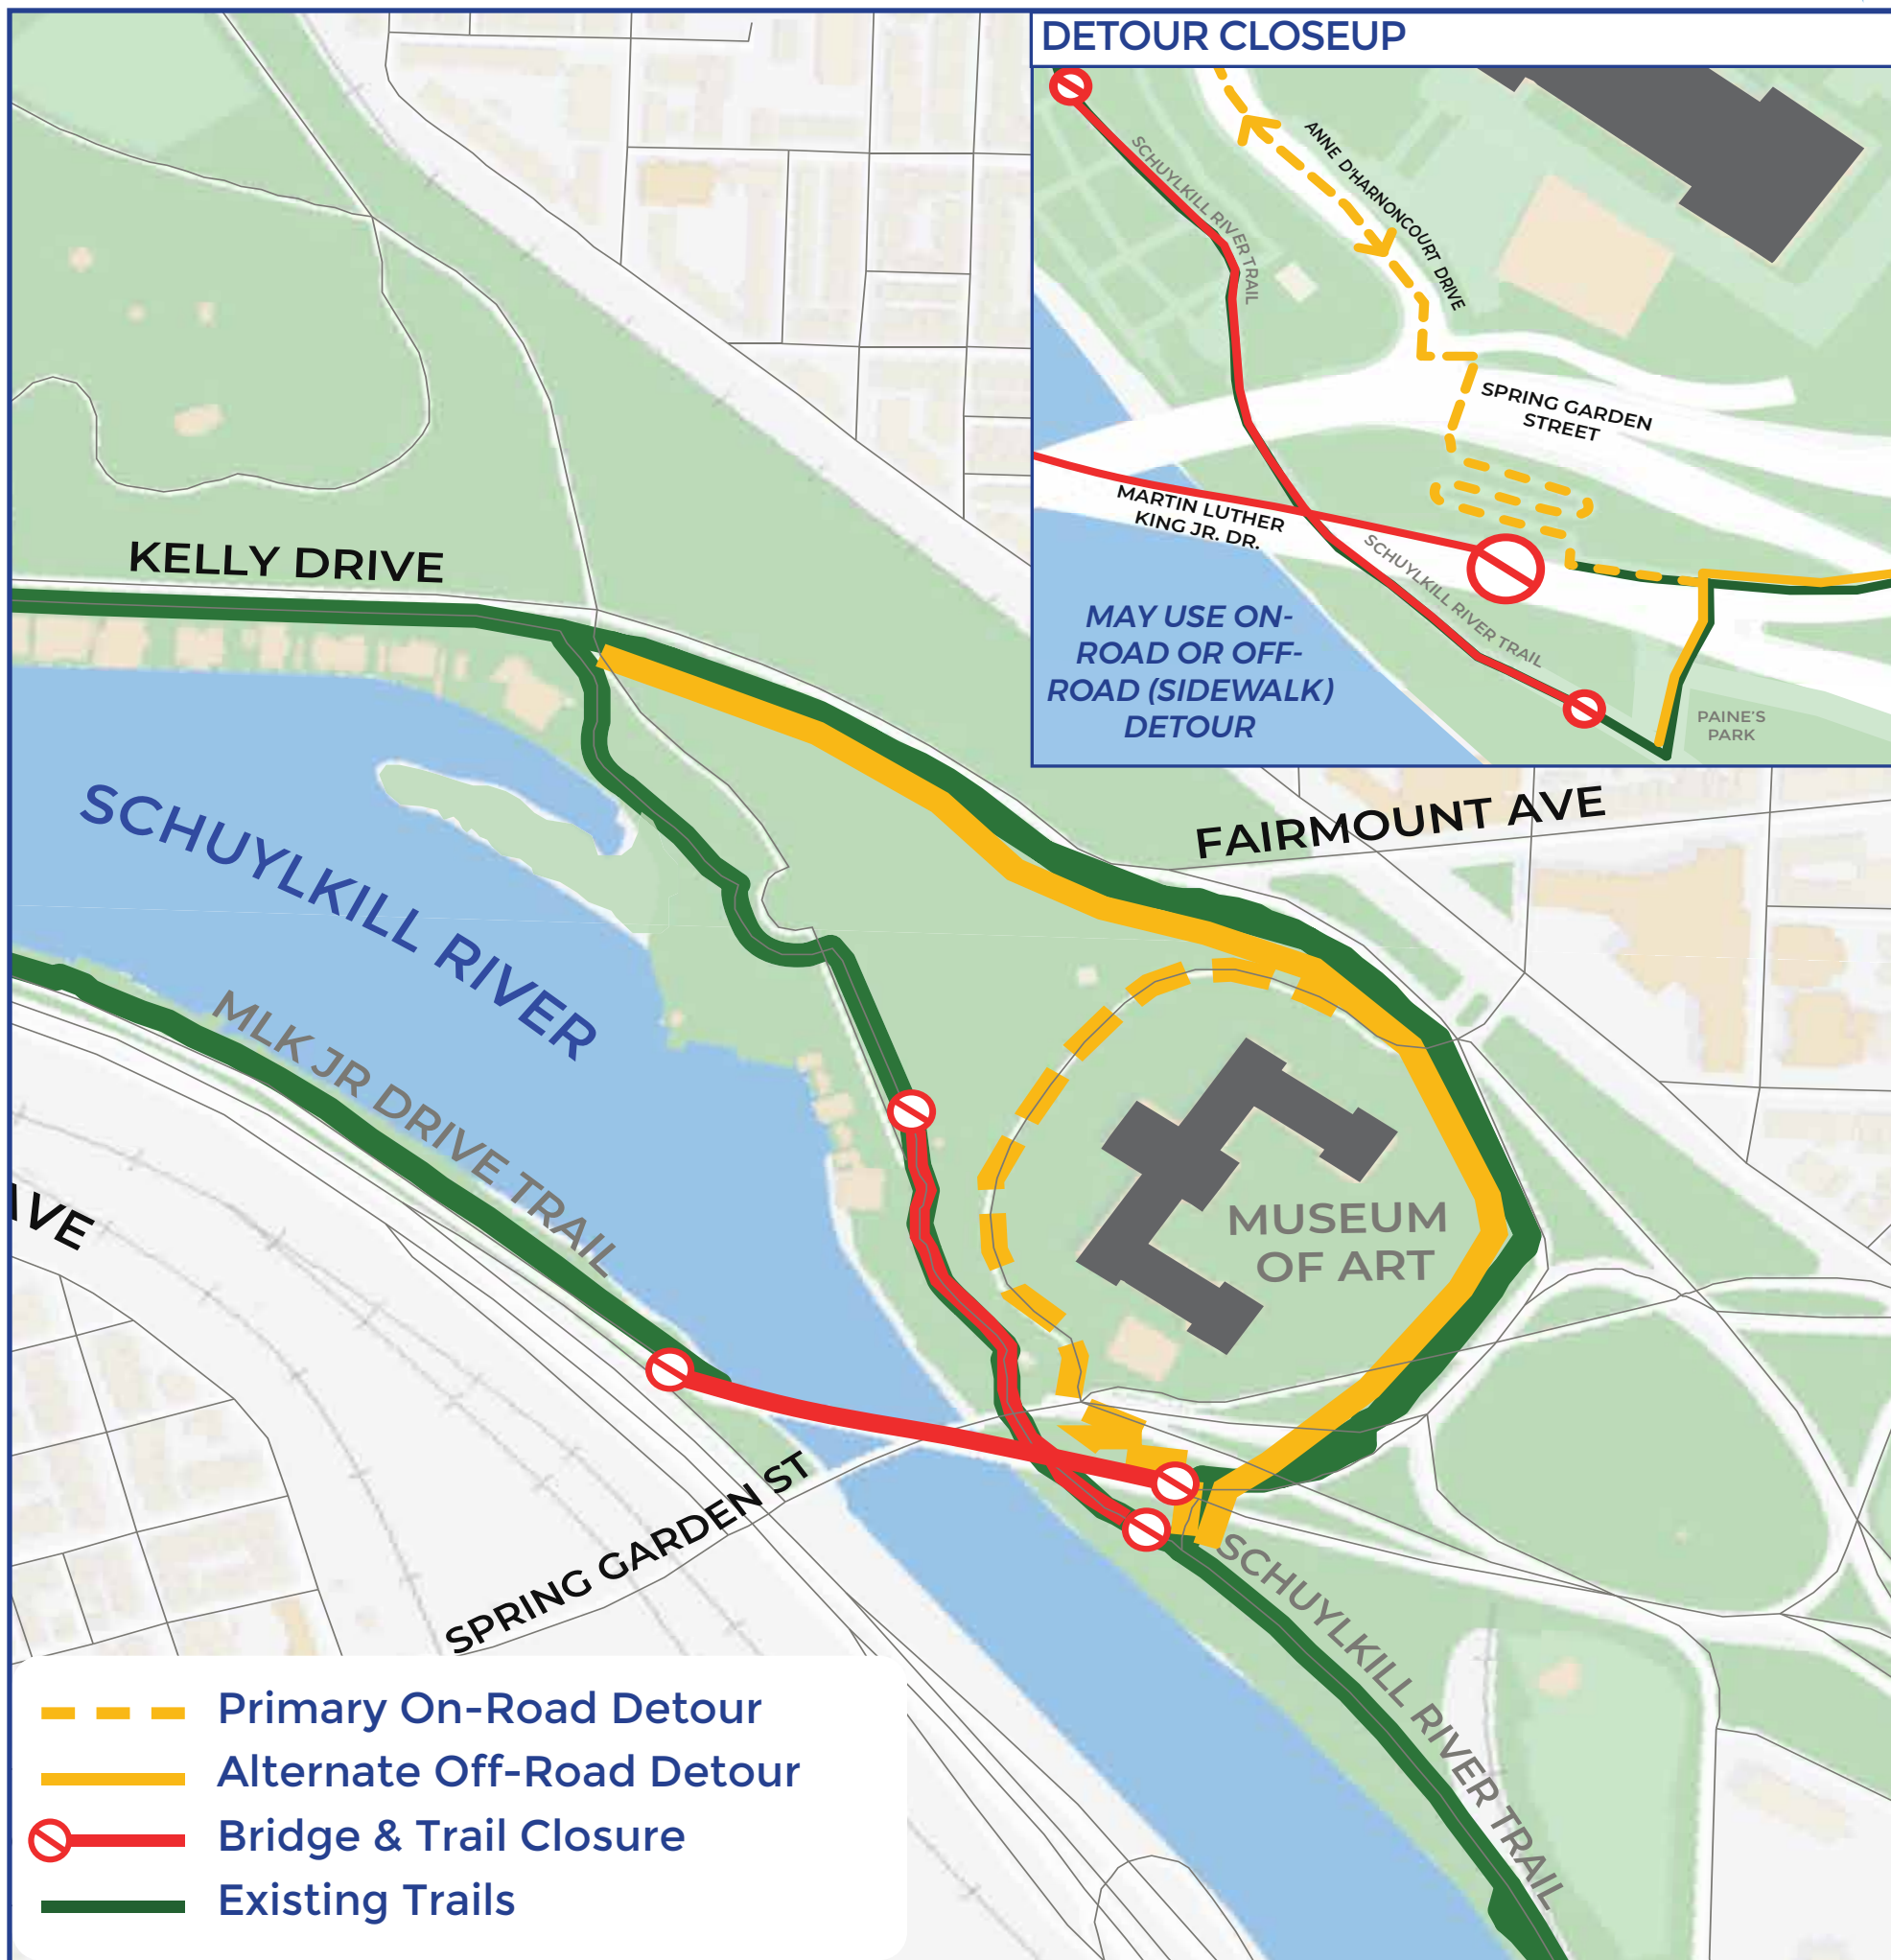

CAUTION

SCHUYLKILL RIVER

TRAIL DETOUR

(FROM PAINE'S PARK TO WATERWORKS)

SRT DETOUR:
DECEMBER 4 UNTIL
DECEMBER 31,
2023

FOR MORE INFORMATION PLEASE VISIT
<https://www.phila.gov/2023-11-30-schuylkill-river-trail-beneath-the-martin-luther-king-drive-bridge-closure-begins-monday-december-4/>