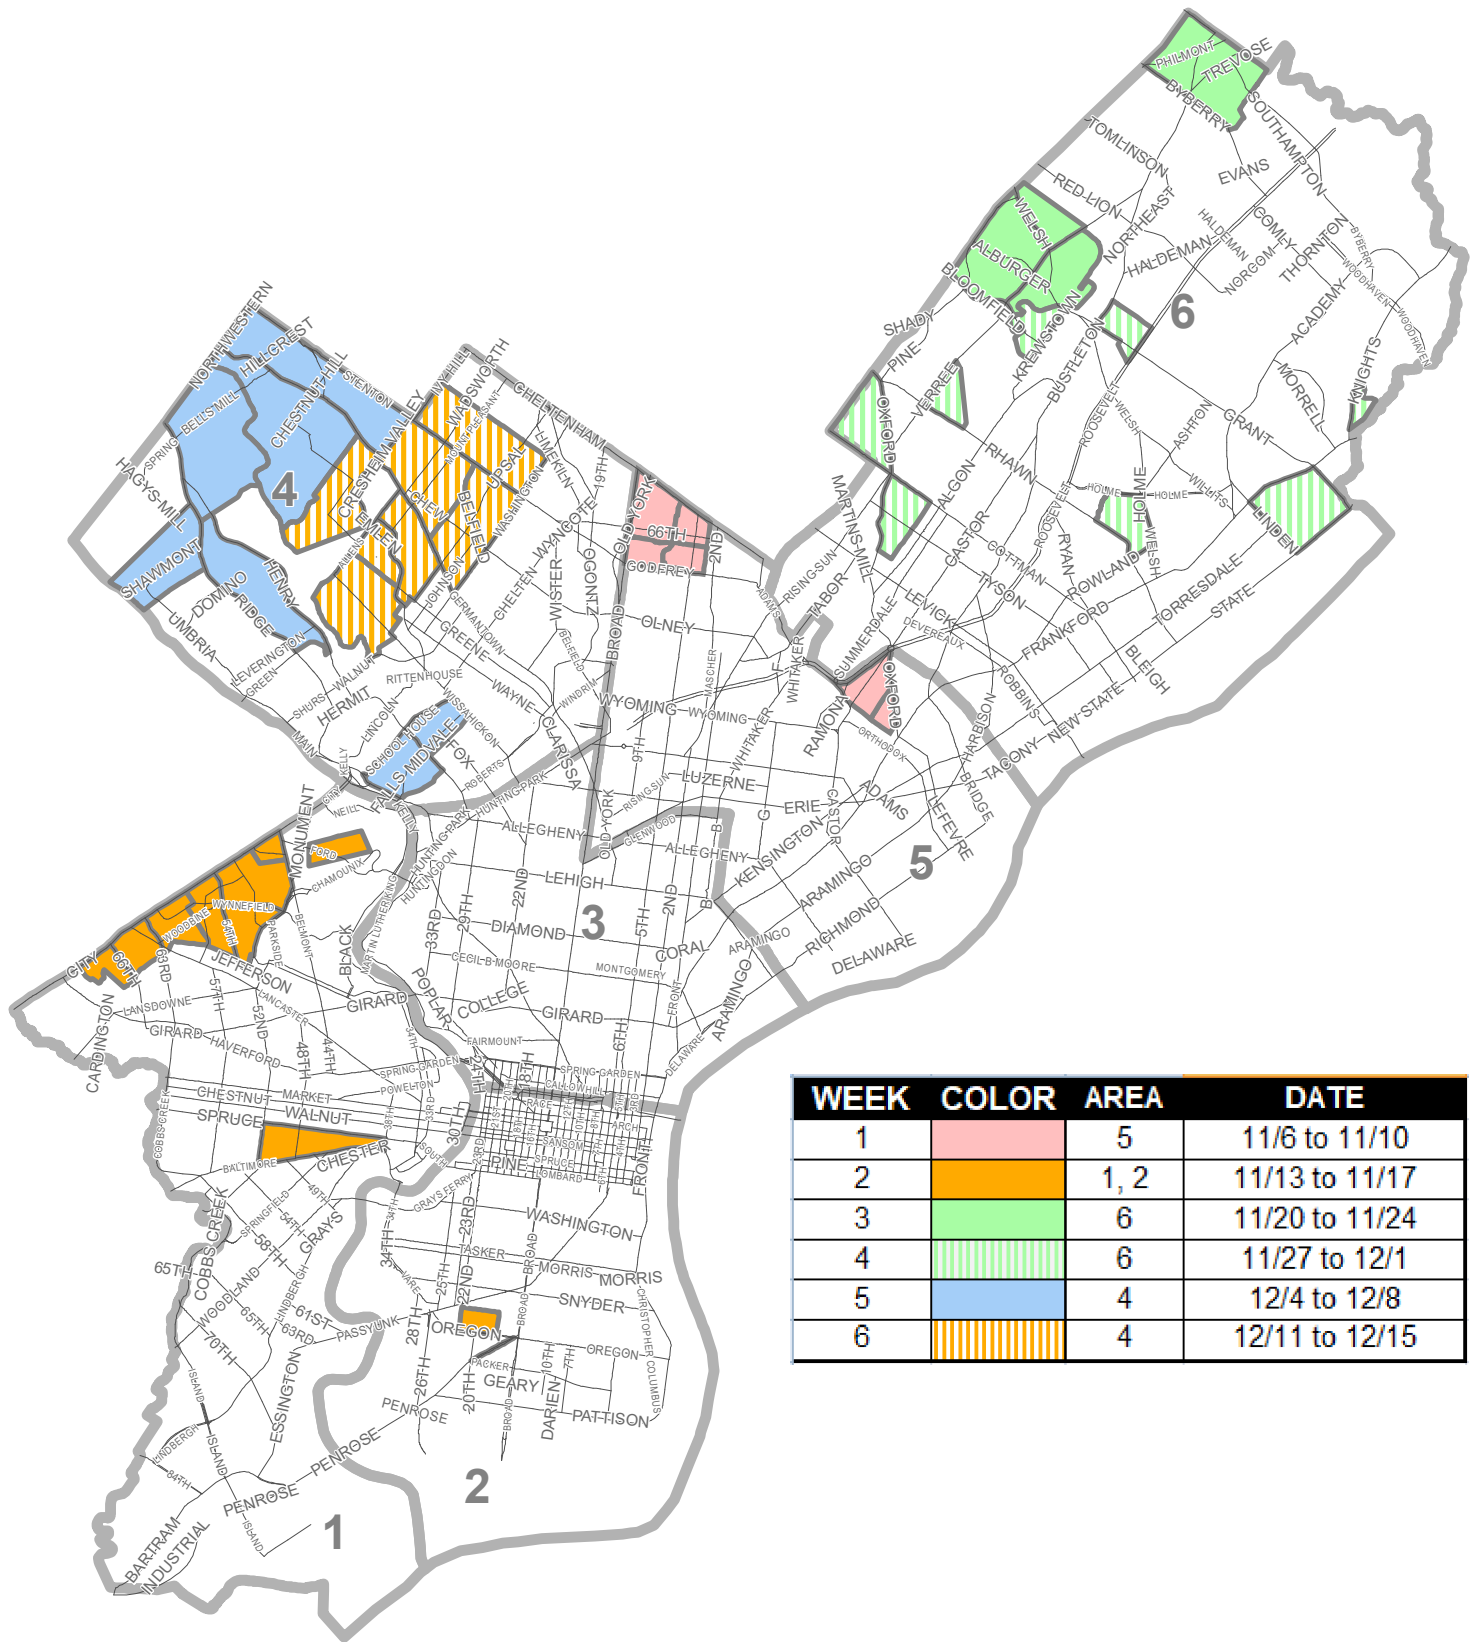

# City of Philadelphia Mechanical Leaf Collection Schedule 2023

WEEK	COLOR	AREA	DATE
1	Light Blue	5	11/6 to 11/10
2	Orange	1, 2	11/13 to 11/17
3	Green	6	11/20 to 11/24
4	Green with Vertical Lines	6	11/27 to 12/1
5	Blue	4	12/4 to 12/8
6	Blue with Diagonal Lines	4	12/11 to 12/15