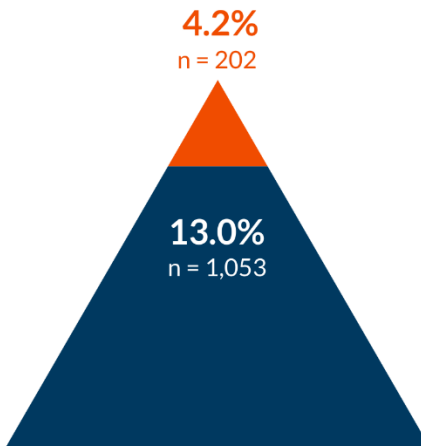

CASH BAIL (Under $50,000)

Pretrial Non-Murder - No Detainers

■ BASELINE ■ CURRENT