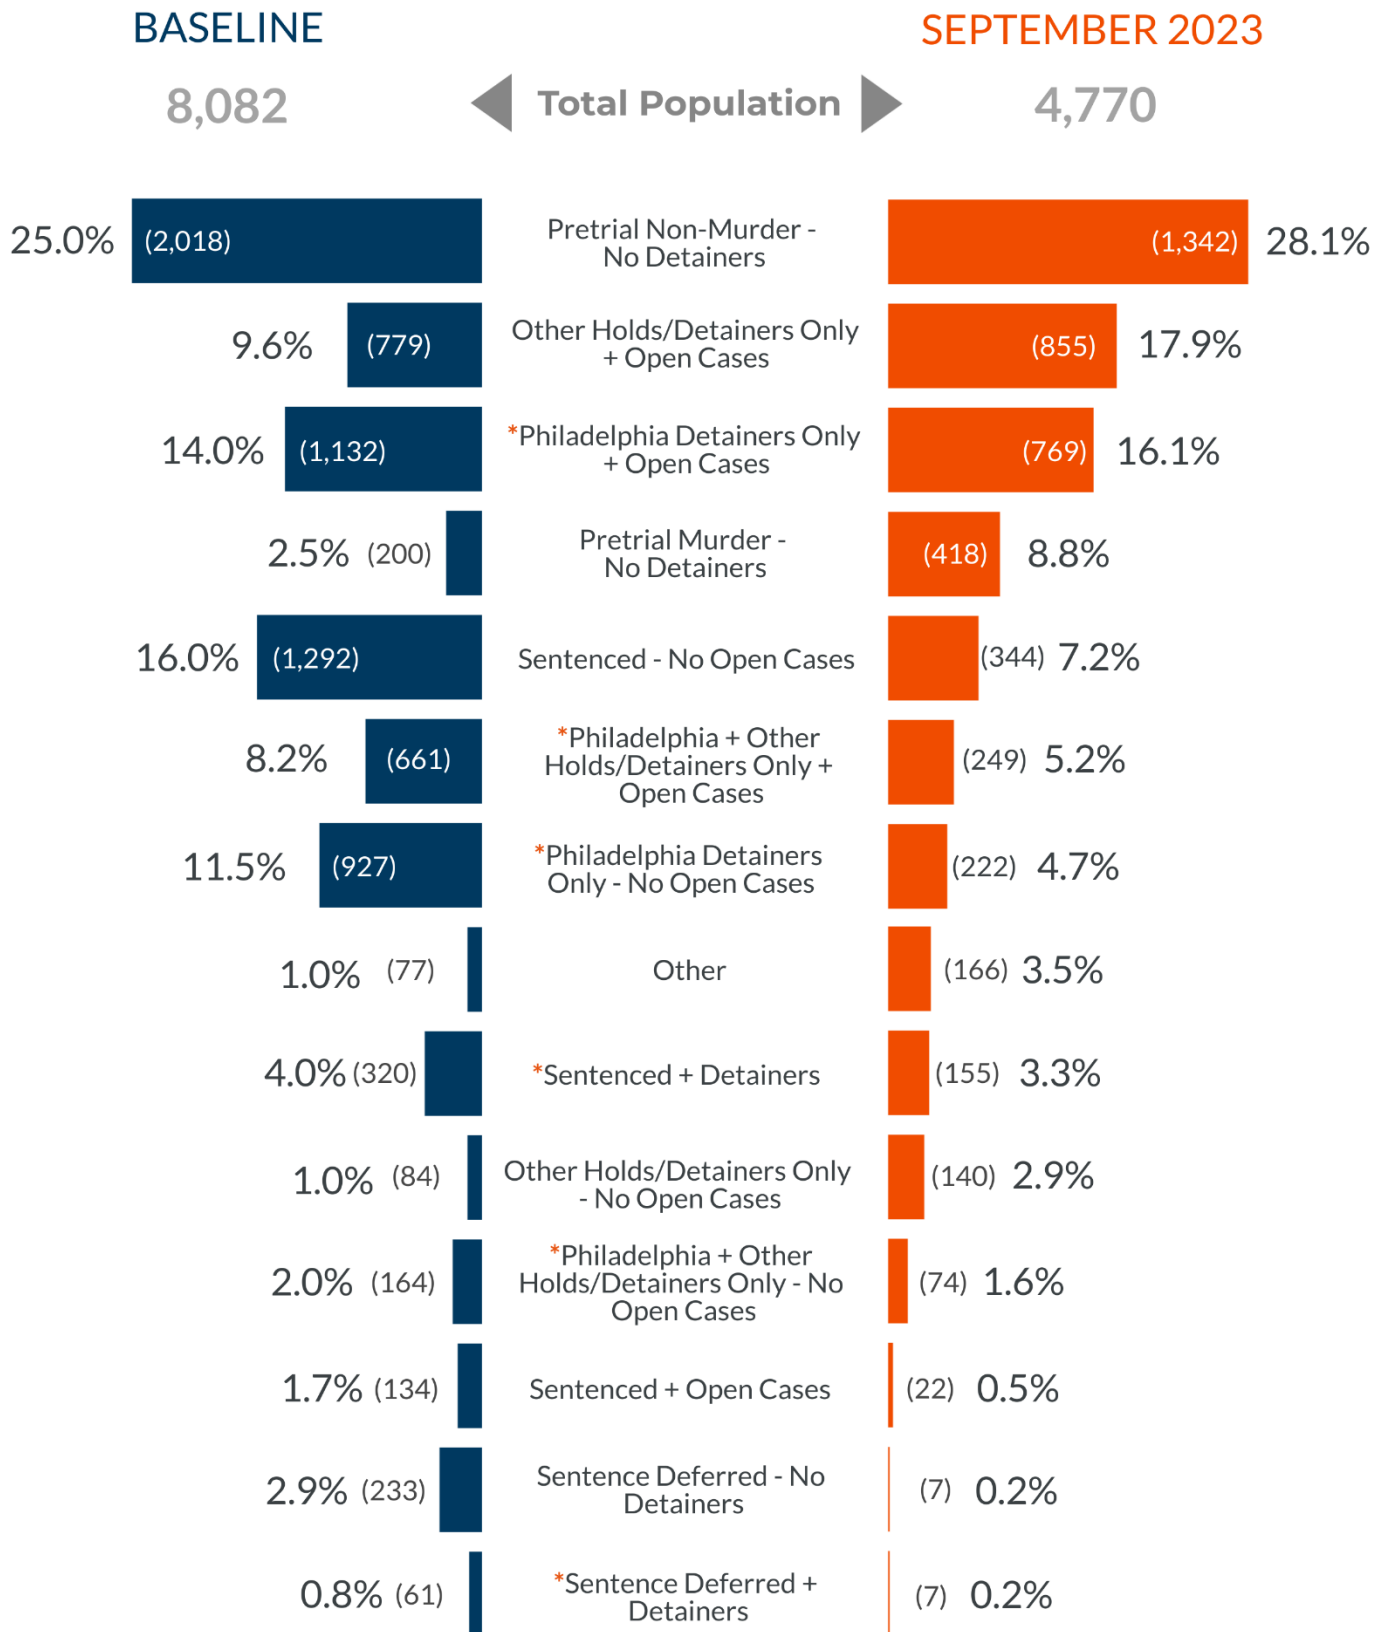

CONFINEMENT CATEGORY* COMPARISON

Note: Counts are noted in parentheses

*Detailed description of confinement categories can be found here: <http://bit.ly/2TjoVQS>

Note: All Philadelphia detainee categories also include those issued on special probation cases at the request of Pennsylvania State Parole. A sentencing judge may request, while retaining their decision-making power, the Pennsylvania Parole Board to supervise certain people released from state custody, known as 'special probation' cases.