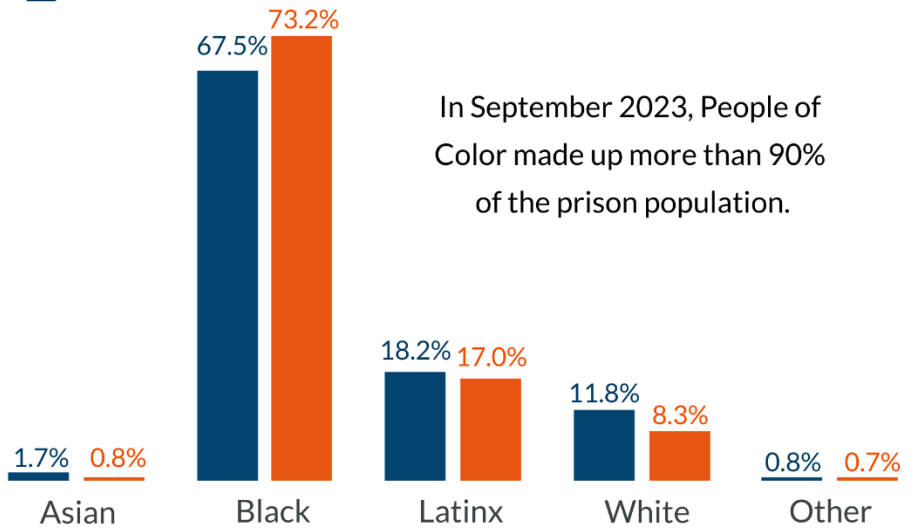

PHILADELPHIA'S PRISON POPULATION | SEPTEMBER 2023

MacArthur Safety and Justice Challenge

First Judicial District of Pennsylvania
Department of Research and Development

In 2016, Philadelphia received \$3.5 million dollars as part of the MacArthur Foundation's Safety and Justice Challenge - a national initiative to decrease local jail populations and address racial, ethnic, and economic disparities in the criminal justice system. Philadelphia implemented a number of collaborative reform measures with justice and behavioral health partners. Efforts to achieve a 50% reduction in the city's prison population were bolstered by an additional \$4 million dollars awarded in October 2018. To date, Philadelphia's prison population is down **41.0%** from **8,082** in **July 2015 (Baseline)** to **4,770 in September 2023**. This summary report provides a high level glance at progress by comparing the current population to baseline data.

POPULATION OVERVIEW

SEX

■ CURRENT
■ BASELINE

RACE/ETHNICITY

LENGTH OF STAY*

SEPTEMBER 2023

BASELINE

*Length of stay (LOS) figures are for individuals who were still in custody at the time of the data extraction, as opposed to LOS for people who were released.