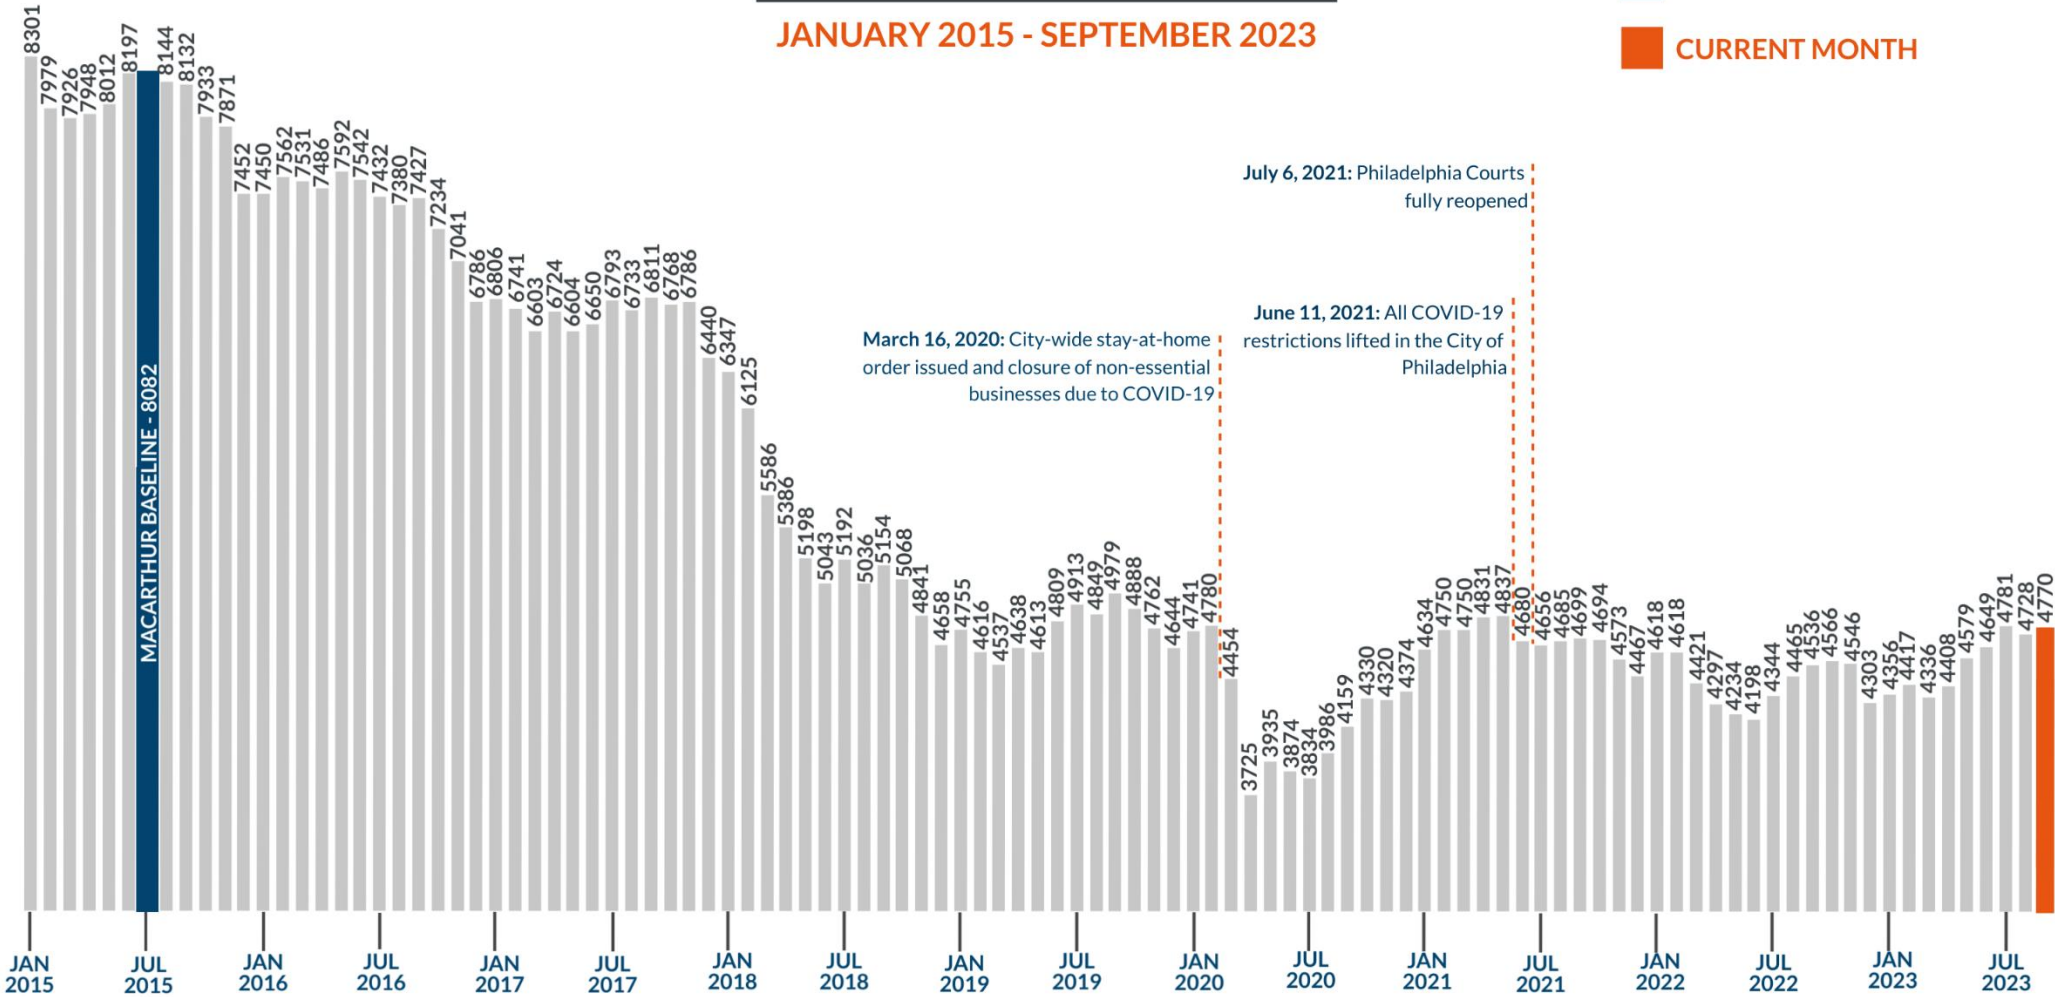

PHILADELPHIA'S PRISON POPULATION | SEPTEMBER 2023

MacArthur Safety and Justice Challenge

First Judicial District of Pennsylvania
Department of Research and Development

In 2016, Philadelphia received \$3.5 million dollars as part of the MacArthur Foundation's Safety and Justice Challenge - a national initiative to decrease local jail populations and address racial, ethnic, and economic disparities in the criminal justice system. Philadelphia implemented a number of collaborative reform measures with justice and behavioral health partners. Efforts to achieve a 50% reduction in the city's prison population were bolstered by an additional \$4 million dollars awarded in October 2018. To date, Philadelphia's prison population is down **41.0%** from **8,082** in **July 2015 (Baseline)** to **4,770 in September 2023**. This summary report provides a high level glance at progress by comparing the current population to baseline data.

BASELINE

Philadelphia Prison Population

JANUARY 2015 - SEPTEMBER 2023

BASELINE
CURRENT MONTH

Note: Due to scaling issues in previous reports this graph was redesigned in January 2020, and all archival reports were updated.