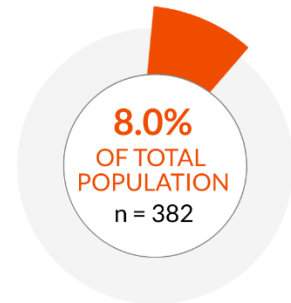

PHILADELPHIA'S PRISON POPULATION | SEPTEMBER 2023

MacArthur Safety and Justice Challenge

First Judicial District of Pennsylvania
Department of Research and Development

In 2016, Philadelphia received \$3.5 million dollars as part of the MacArthur Foundation's Safety and Justice Challenge - a national initiative to decrease local jail populations and address racial, ethnic, and economic disparities in the criminal justice system. Philadelphia implemented a number of collaborative reform measures with justice and behavioral health partners. Efforts to achieve a 50% reduction in the city's prison population were bolstered by an additional \$4 million dollars awarded in October 2018. To date, Philadelphia's prison population is down **41.0%** from **8,082** in **July 2015 (Baseline)** to **4,770 in September 2023**. This summary report provides a high level glance at progress by comparing the current population to baseline data.

POPULATION OVERVIEW

SEX

■ CURRENT
■ BASELINE

RACE/ETHNICITY

LENGTH OF STAY*

SEPTEMBER 2023

BASELINE

*Length of stay (LOS) figures are for individuals who were still in custody at the time of the data extraction, as opposed to LOS for people who were released.

CASH BAIL (Under \$50,000)

Pretrial Non-Murder - No Detainers

■ BASELINE ■ CURRENT

These folks would need to post 10% of their monetary bail to be released from prison.

SERIOUSLY MENTALLY ILL (SMI)

SEPTEMBER 2023

BASELINE

Philadelphia Prison Population

JANUARY 2015 - SEPTEMBER 2023

BASELINE
CURRENT MONTH

Note: Due to scaling issues in previous reports this graph was redesigned in January 2020, and all archival reports were updated.