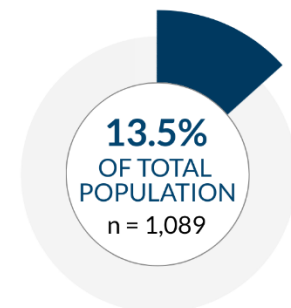

POPULATION OVERVIEW

SEX

■ CURRENT
■ BASELINE

RACE/ETHNICITY

LENGTH OF STAY*

SEPTEMBER 2023

BASELINE

*Length of stay (LOS) figures are for individuals who were still in custody at the time of the data extraction, as opposed to LOS for people who were released.

CASH BAIL (Under \$50,000)

Pretrial Non-Murder - No Detainers

■ BASELINE ■ CURRENT

These folks would need to post 10% of their monetary bail to be released from prison.

SERIOUSLY MENTALLY ILL (SMI)

SEPTEMBER 2023

BASELINE

Philadelphia Prison Population

JANUARY 2015 - SEPTEMBER 2023

BASELINE
CURRENT MONTH

Note: Due to scaling issues in previous reports this graph was redesigned in January 2020, and all archival reports were updated.