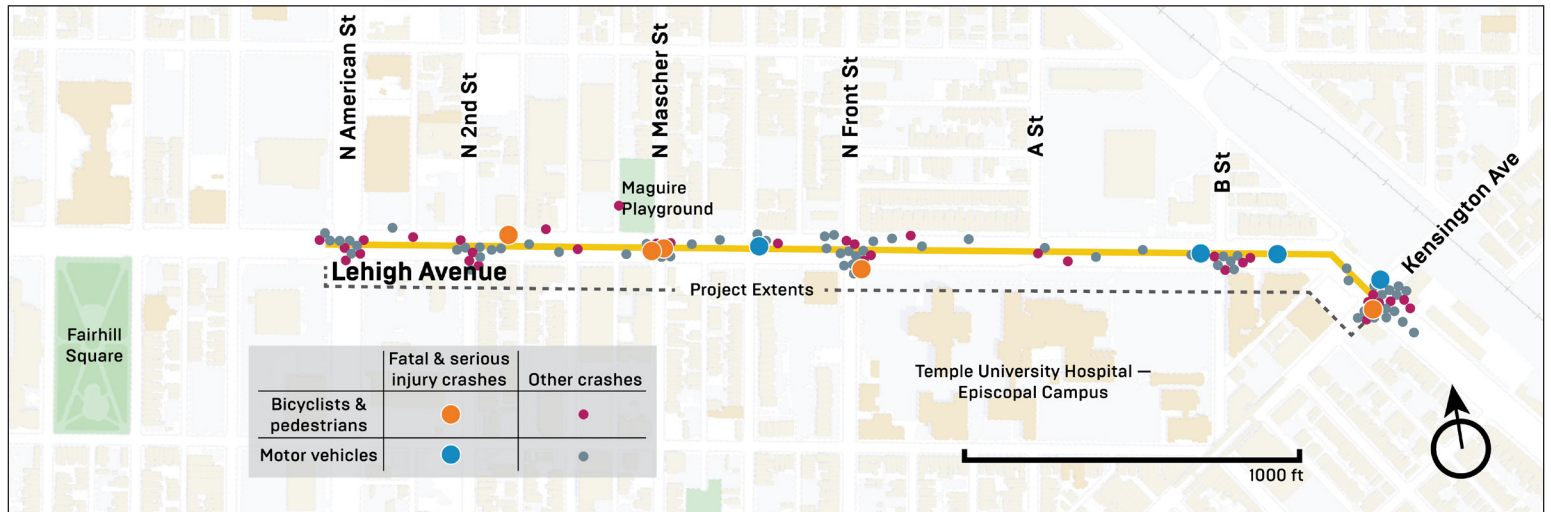

## ABOUT THE PROJECT

Lehigh Avenue (between Kensington and American) is a multimodal corridor with residences, businesses, and community service providers. It is also a key connector between neighborhoods. There have been a high number of crashes on the street and the City wants to hear from you about your traffic safety concerns and learn what types of improvements you want to see.

### CRASHES ON LEHIGH AVE.

There were **88 crashes** on Lehigh Ave. between 2017 and 2021; 33 were angled crashes and 27 of the crashes included pedestrians.

### DEATHS & INJURIES

**9** people were severely injured, and **4** were killed, in crashes on Lehigh Ave between 2017 and 2021; **36%** of crashes were due to aggressive driving.