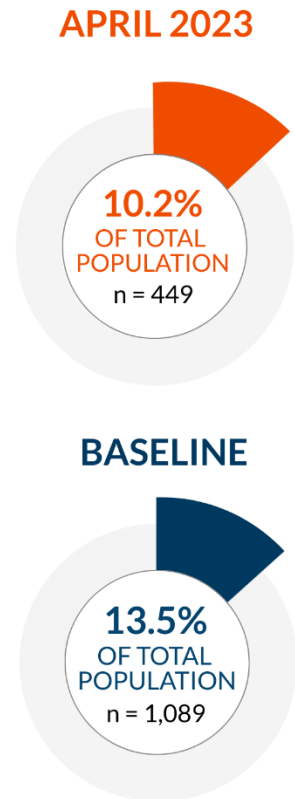

PHILADELPHIA'S PRISON POPULATION | APRIL 2023

MacArthur Safety and Justice Challenge

First Judicial District of Pennsylvania
Department of Research and Development

In 2016, Philadelphia received \$3.5 million dollars as part of the MacArthur Foundation's Safety and Justice Challenge - a national initiative to decrease local jail populations and address racial, ethnic, and economic disparities in the criminal justice system. Philadelphia implemented a number of collaborative reform measures with justice and behavioral health partners. Efforts to achieve a 50% reduction in the city's prison population were bolstered by an additional \$4 million dollars awarded in October 2018. To date, Philadelphia's prison population is down **46.3%** from **8,082 in July 2015 (Baseline)** to **4,408 in April 2023**. This summary report provides a high level glance at progress by comparing the current population to baseline data.

POPULATION OVERVIEW

SEX

RACE/ETHNICITY

LENGTH OF STAY*

*Length of stay (LOS) figures are for individuals who were still in custody at the time of the data extraction, as opposed to LOS for people who were released.

CASH BAIL (Under \$50,000)

SERIOUSLY MENTALLY ILL (SMI)

Philadelphia Prison Population

JANUARY 2015 - APRIL 2023

BASELINE
CURRENT MONTH

Note: Due to scaling issues in previous reports this graph was redesigned in January 2020, and all archival reports were updated.