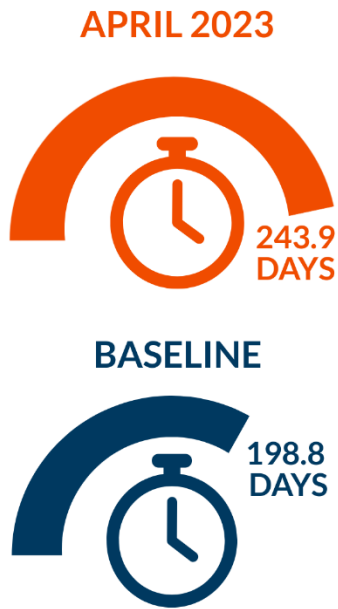

PHILADELPHIA'S PRISON POPULATION | APRIL 2023

MacArthur Safety and Justice Challenge

First Judicial District of Pennsylvania
Department of Research and Development

In 2016, Philadelphia received \$3.5 million dollars as part of the MacArthur Foundation's Safety and Justice Challenge - a national initiative to decrease local jail populations and address racial, ethnic, and economic disparities in the criminal justice system. Philadelphia implemented a number of collaborative reform measures with justice and behavioral health partners. Efforts to achieve a 50% reduction in the city's prison population were bolstered by an additional \$4 million dollars awarded in October 2018. To date, Philadelphia's prison population is down **46.3%** from **8,082 in July 2015 (Baseline)** to **4,408 in April 2023**. This summary report provides a high level glance at progress by comparing the current population to baseline data.

POPULATION OVERVIEW

SEX

RACE/ETHNICITY

LENGTH OF STAY*

*Length of stay (LOS) figures are for individuals who were still in custody at the time of the data extraction, as opposed to LOS for people who were released.

CASH BAIL (Under \$50,000)

SERIOUSLY MENTALLY ILL (SMI)

Philadelphia Prison Population

JANUARY 2015 - APRIL 2023

BASELINE
CURRENT MONTH

Note: Due to scaling issues in previous reports this graph was redesigned in January 2020, and all archival reports were updated.