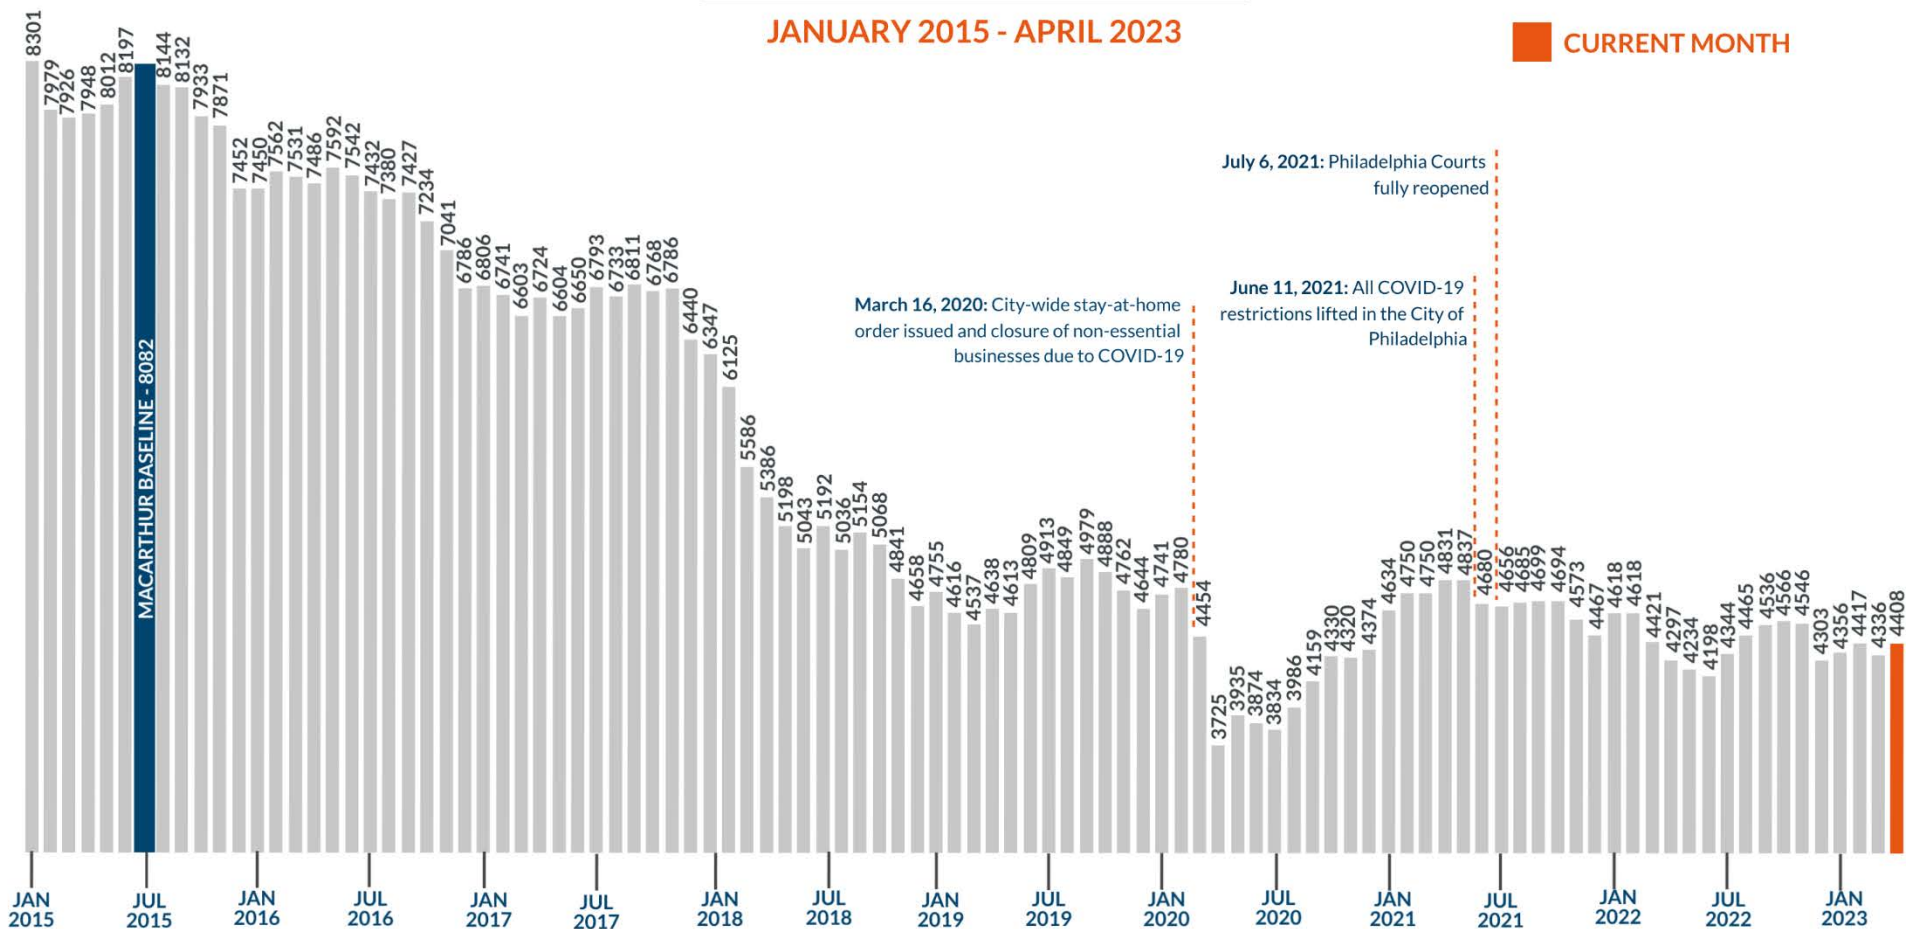

PHILADELPHIA'S PRISON POPULATION | APRIL 2023

MacArthur Safety and Justice Challenge

First Judicial District of Pennsylvania
Department of Research and Development

In 2016, Philadelphia received \$3.5 million dollars as part of the MacArthur Foundation's Safety and Justice Challenge - a national initiative to decrease local jail populations and address racial, ethnic, and economic disparities in the criminal justice system. Philadelphia implemented a number of collaborative reform measures with justice and behavioral health partners. Efforts to achieve a 50% reduction in the city's prison population were bolstered by an additional \$4 million dollars awarded in October 2018. To date, Philadelphia's prison population is down **46.3%** from **8,082 in July 2015 (Baseline)** to **4,408 in April 2023**. This summary report provides a high level glance at progress by comparing the current population to baseline data.

POPULATION OVERVIEW

SEX

RACE/ETHNICITY

LENGTH OF STAY*

*Length of stay (LOS) figures are for individuals who were still in custody at the time of the data extraction, as opposed to LOS for people who were released.

CASH BAIL (Under \$50,000)

SERIOUSLY MENTALLY ILL (SMI)

Philadelphia Prison Population

JANUARY 2015 - APRIL 2023

BASELINE
CURRENT MONTH

Note: Due to scaling issues in previous reports this graph was redesigned in January 2020, and all archival reports were updated.