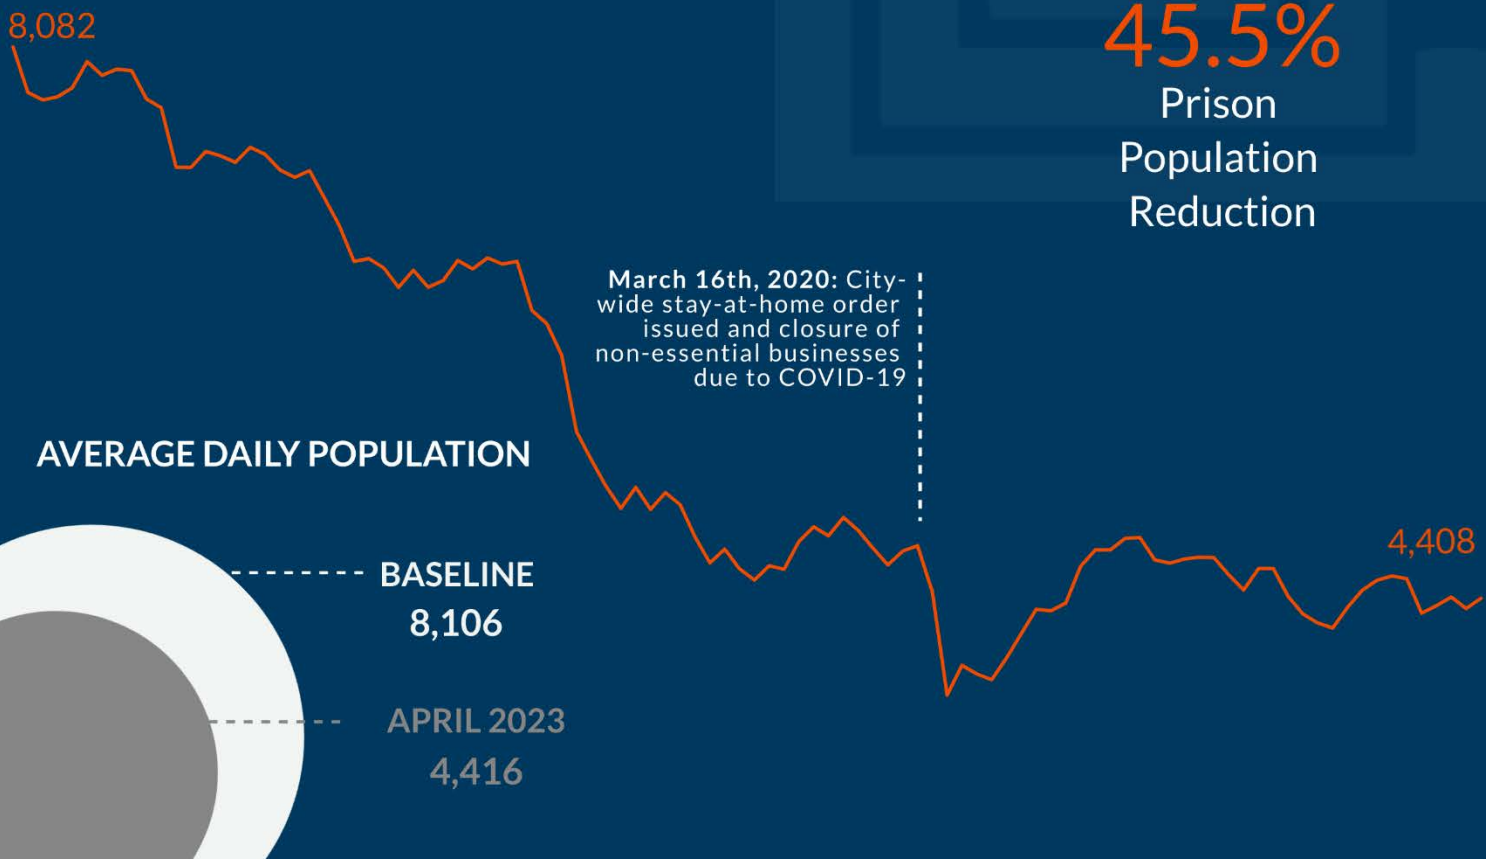

PHILADELPHIA'S PRISON POPULATION | APRIL 2023

MacArthur Safety and Justice Challenge

First Judicial District of Pennsylvania
Department of Research and Development

In 2016, Philadelphia received \$3.5 million dollars as part of the MacArthur Foundation's Safety and Justice Challenge - a national initiative to decrease local jail populations and address racial, ethnic, and economic disparities in the criminal justice system. Philadelphia implemented a number of collaborative reform measures with justice and behavioral health partners. Efforts to achieve a 50% reduction in the city's prison population were bolstered by an additional \$4 million dollars awarded in October 2018. To date, Philadelphia's prison population is down **46.3%** from **8,082 in July 2015 (Baseline)** to **4,408 in April 2023**. This summary report provides a high level glance at progress by comparing the current population to baseline data.

POPULATION OVERVIEW

SEX

RACE/ETHNICITY

LENGTH OF STAY*

*Length of stay (LOS) figures are for individuals who were still in custody at the time of the data extraction, as opposed to LOS for people who were released.