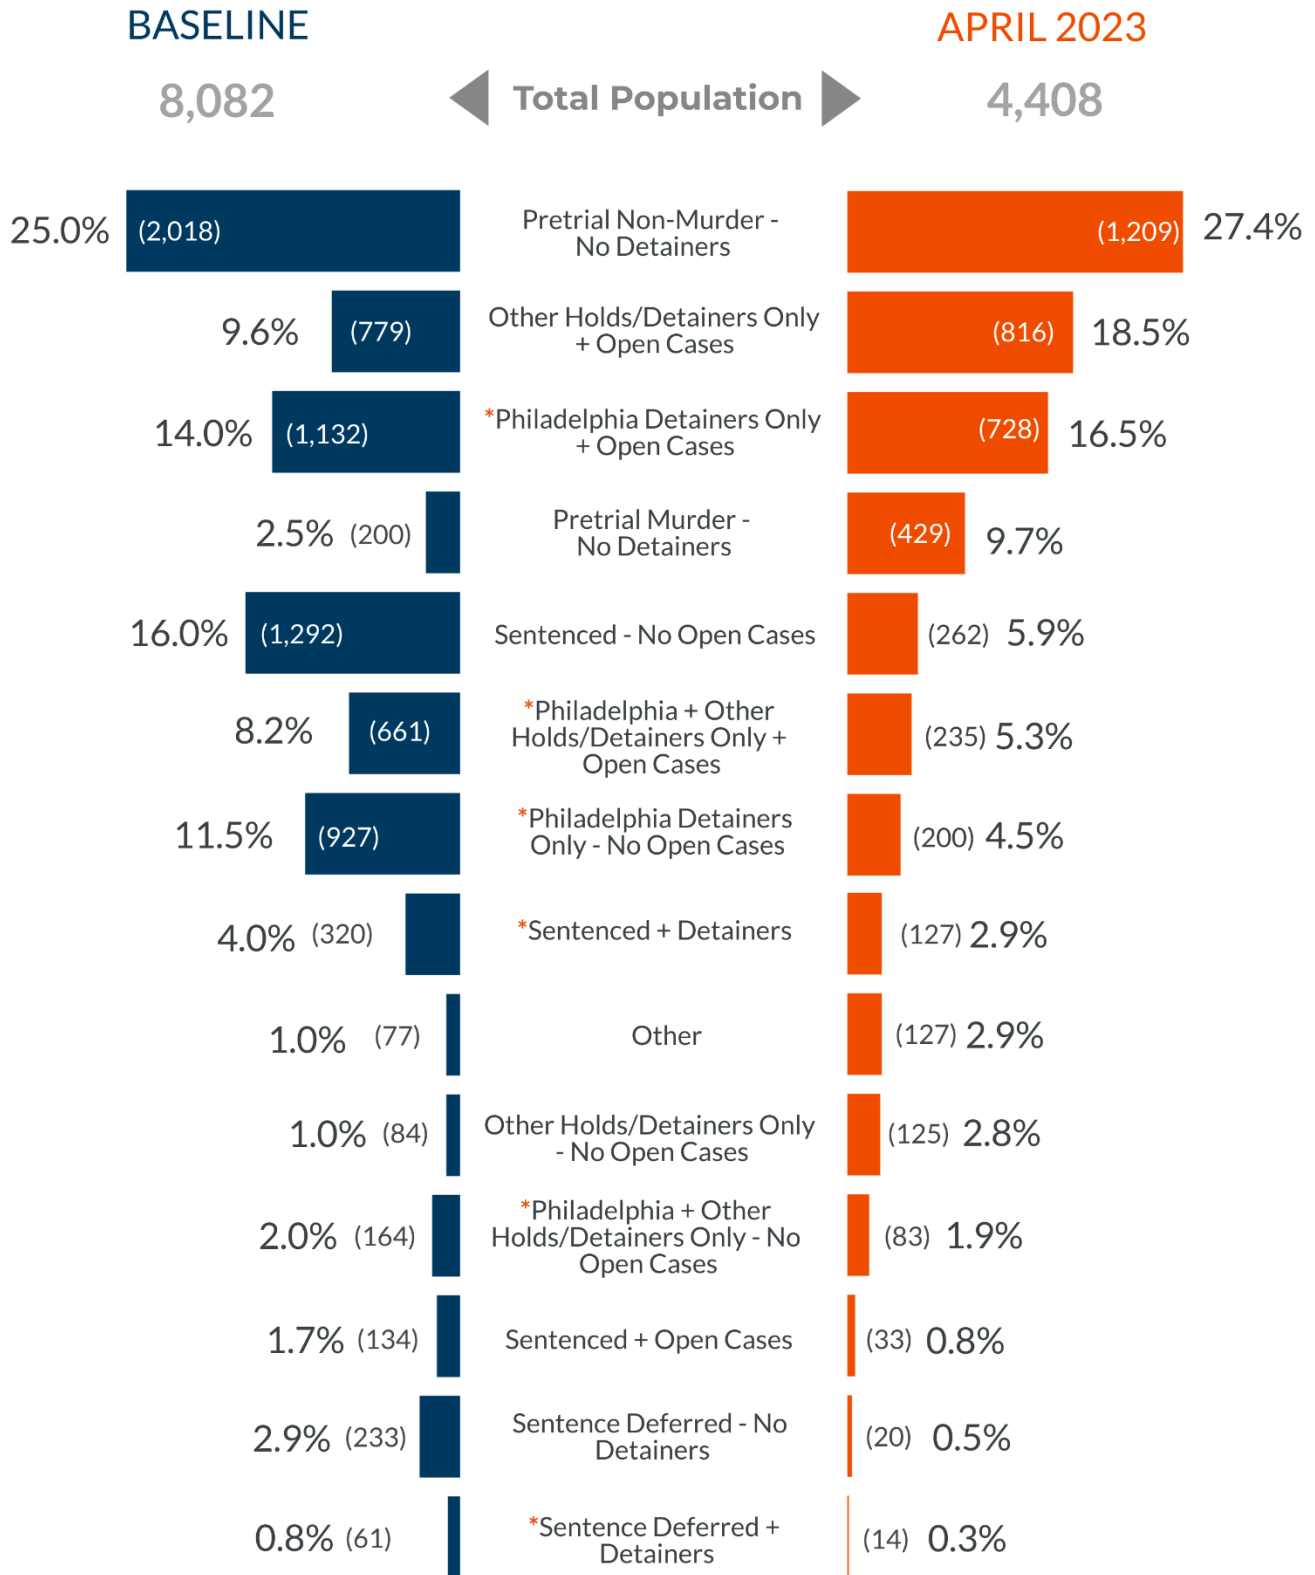

CONFINEMENT CATEGORY* COMPARISON

Note: Counts are noted in parentheses

*Detailed description of confinement categories can be found here: <http://bit.ly/2TjoVQS>

Note: All Philadelphia detainer categories also include those issued on special probation cases at the request of Pennsylvania State Parole. A sentencing judge may request, while retaining their decision-making power, the Pennsylvania Parole Board to supervise certain people released from state custody, known as 'special probation' cases.