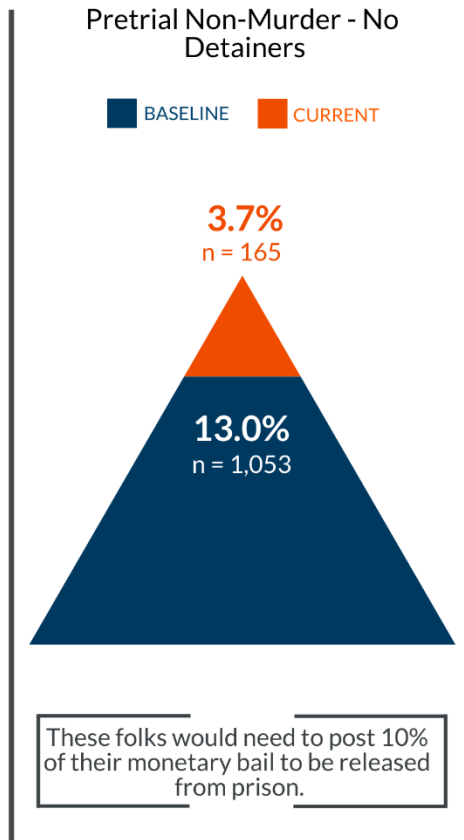

PHILADELPHIA'S PRISON POPULATION | APRIL 2023

MacArthur Safety and Justice Challenge

First Judicial District of Pennsylvania
Department of Research and Development

In 2016, Philadelphia received \$3.5 million dollars as part of the MacArthur Foundation's Safety and Justice Challenge - a national initiative to decrease local jail populations and address racial, ethnic, and economic disparities in the criminal justice system. Philadelphia implemented a number of collaborative reform measures with justice and behavioral health partners. Efforts to achieve a 50% reduction in the city's prison population were bolstered by an additional \$4 million dollars awarded in October 2018. To date, Philadelphia's prison population is down **46.3%** from **8,082 in July 2015 (Baseline)** to **4,408 in April 2023**. This summary report provides a high level glance at progress by comparing the current population to baseline data.

POPULATION OVERVIEW

SEX

RACE/ETHNICITY

LENGTH OF STAY*

*Length of stay (LOS) figures are for individuals who were still in custody at the time of the data extraction, as opposed to LOS for people who were released.

CASH BAIL (Under \$50,000)

SERIOUSLY MENTALLY ILL (SMI)

Philadelphia Prison Population

JANUARY 2015 - APRIL 2023

BASELINE
CURRENT MONTH

Note: Due to scaling issues in previous reports this graph was redesigned in January 2020, and all archival reports were updated.