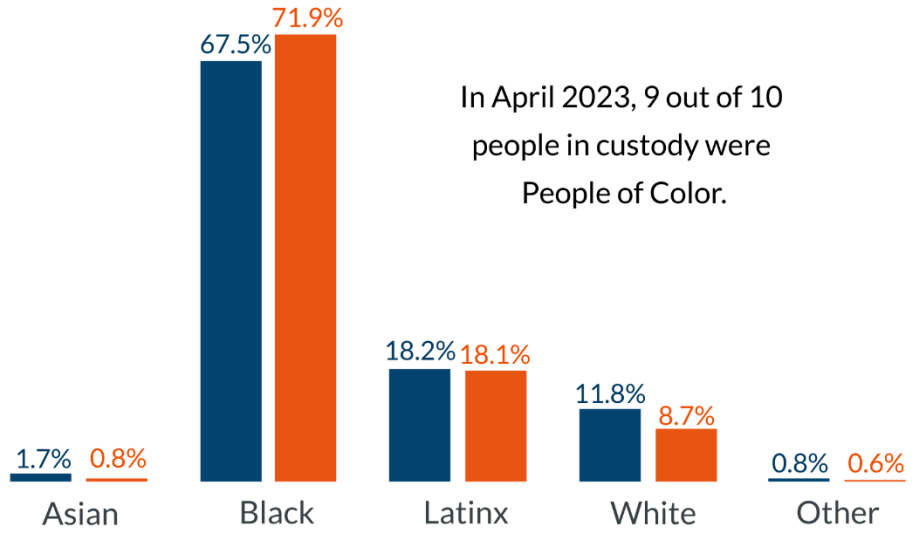

PHILADELPHIA'S PRISON POPULATION | APRIL 2023

MacArthur Safety and Justice Challenge

First Judicial District of Pennsylvania
Department of Research and Development

In 2016, Philadelphia received \$3.5 million dollars as part of the MacArthur Foundation's Safety and Justice Challenge - a national initiative to decrease local jail populations and address racial, ethnic, and economic disparities in the criminal justice system. Philadelphia implemented a number of collaborative reform measures with justice and behavioral health partners. Efforts to achieve a 50% reduction in the city's prison population were bolstered by an additional \$4 million dollars awarded in October 2018. To date, Philadelphia's prison population is down **46.3%** from **8,082 in July 2015 (Baseline)** to **4,408 in April 2023**. This summary report provides a high level glance at progress by comparing the current population to baseline data.

POPULATION OVERVIEW

SEX

RACE/ETHNICITY

LENGTH OF STAY*

*Length of stay (LOS) figures are for individuals who were still in custody at the time of the data extraction, as opposed to LOS for people who were released.