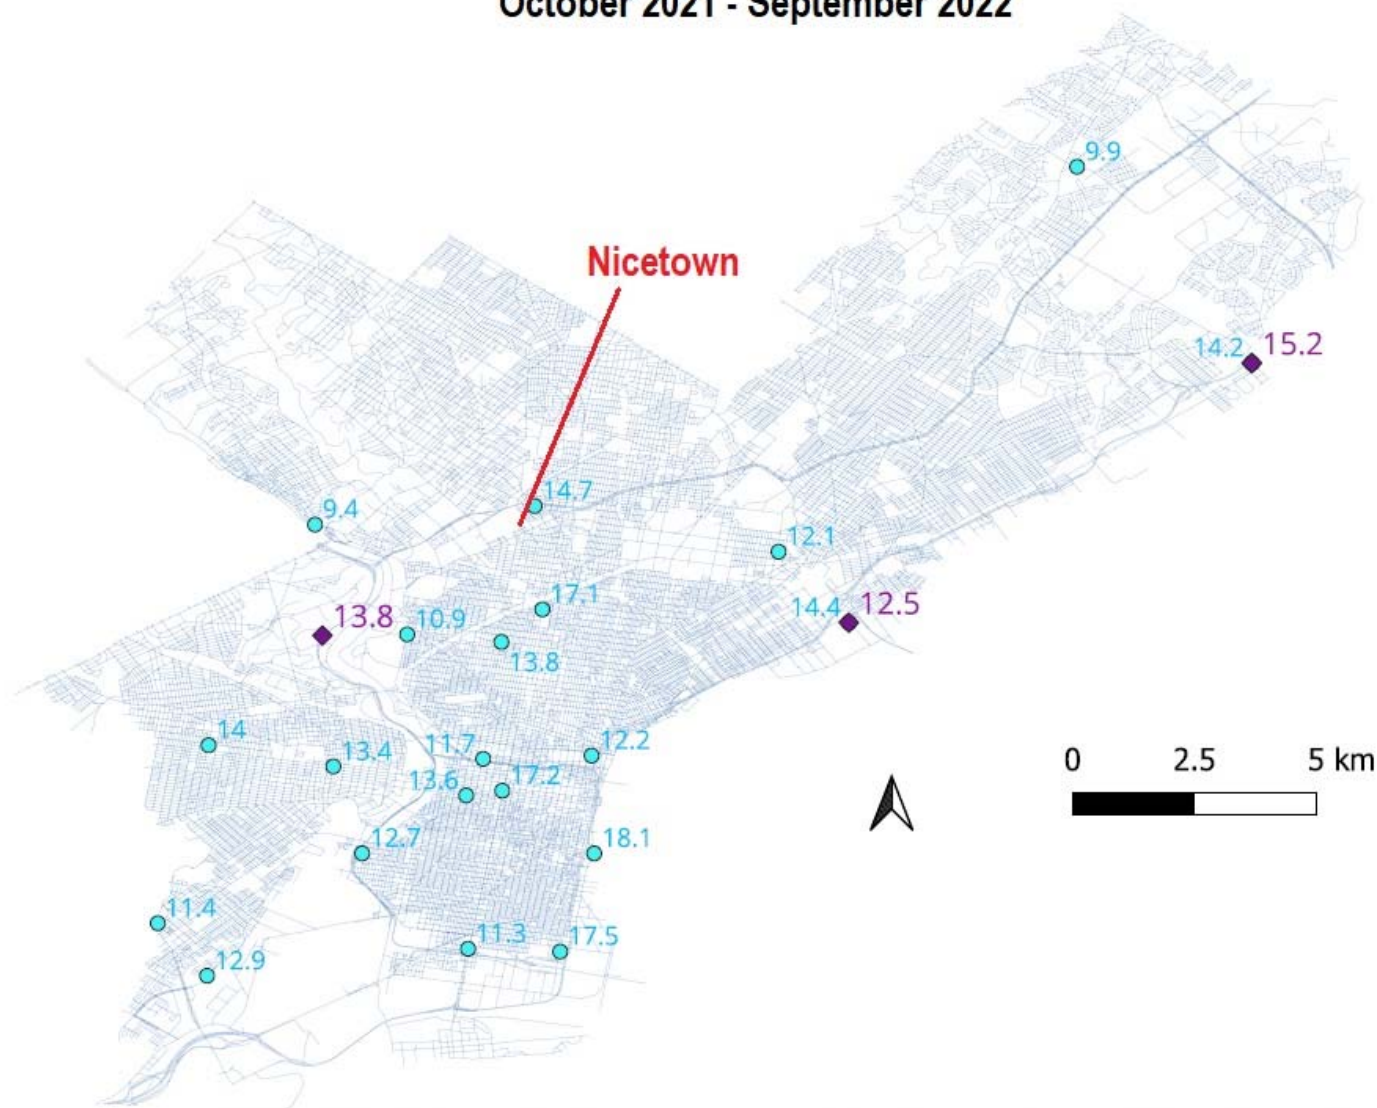

NO2 PAQS and Regulatory 12 Months Average Values (ppb)

October 2021 - September 2022

- ◆ Regulatory NO2
- PAQS NO2
- Street Maps

The Map Shows Philadelphia's NO2 12 Months Average Values for 21 PAQS Sites and 3 Regulatory Sites.