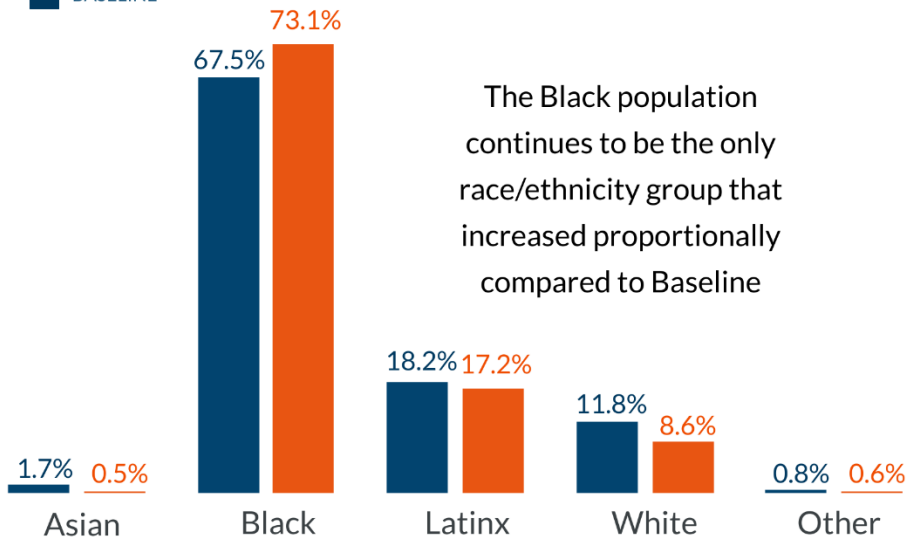

PHILADELPHIA'S PRISON POPULATION | JANUARY 2022

MacArthur Safety and Justice Challenge

First Judicial District of Pennsylvania
Department of Research and Development

In 2016, Philadelphia received \$3.5 million dollars as part of the MacArthur Foundation's Safety and Justice Challenge - a national initiative to decrease local jail populations and address racial, ethnic, and economic disparities in the criminal justice system. Philadelphia implemented a number of collaborative reform measures with justice and behavioral health partners. Efforts to achieve a 50% reduction in the city's prison population were bolstered by an additional \$4 million dollars awarded in October 2018. To date, Philadelphia's prison population is down **42.9%** from **8,082** in July 2015 (Baseline) to **4,618** in January 2022. This summary report provides a high level glance at progress by comparing the current population to baseline data.

POPULATION OVERVIEW

GENDER

■ CURRENT
■ BASELINE

RACE/ETHNICITY

LENGTH OF STAY*

JANUARY 2022

BASELINE

*Length of stay (LOS) figures are for individuals who were still in custody at the time of the data extraction, as opposed to LOS for people who were released.