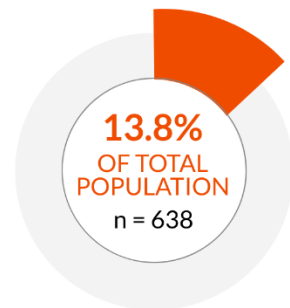

POPULATION OVERVIEW

GENDER

■ CURRENT
■ BASELINE

RACE/ETHNICITY

LENGTH OF STAY*

JANUARY 2022

BASELINE

*Length of stay (LOS) figures are for individuals who were still in custody at the time of the data extraction, as opposed to LOS for people who were released.

CASH BAIL (Under \$50,000)

Pretrial Non-Murder - No Detainers

■ BASELINE ■ CURRENT

These folks would need to post 10% of their monetary bail to be released from prison.

SERIOUSLY MENTALLY ILL (SMI)

JANUARY 2022

BASELINE

Philadelphia Prison Population

JANUARY 2015 - JANUARY 2022

Note: Due to scaling issues in previous reports this graph was redesigned in January, 2020, and all archival reports were updated.