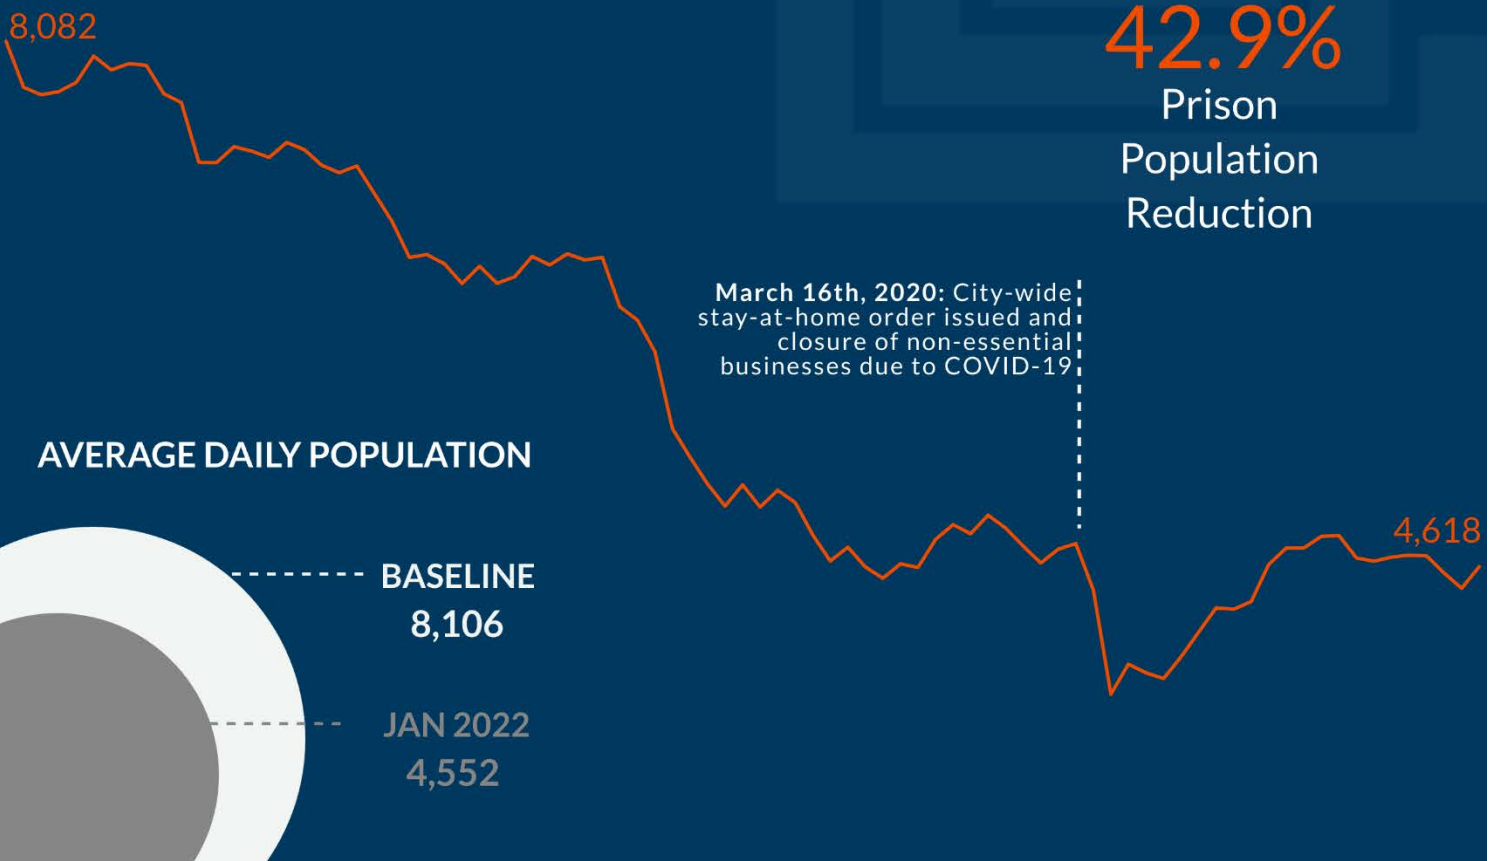

PHILADELPHIA'S PRISON POPULATION | JANUARY 2022

MacArthur Safety and Justice Challenge

First Judicial District of Pennsylvania
Department of Research and Development

In 2016, Philadelphia received \$3.5 million dollars as part of the MacArthur Foundation's Safety and Justice Challenge - a national initiative to decrease local jail populations and address racial, ethnic, and economic disparities in the criminal justice system. Philadelphia implemented a number of collaborative reform measures with justice and behavioral health partners. Efforts to achieve a 50% reduction in the city's prison population were bolstered by an additional \$4 million dollars awarded in October 2018. To date, Philadelphia's prison population is down **42.9%** from **8,082** in July 2015 (Baseline) to **4,618** in January 2022. This summary report provides a high level glance at progress by comparing the current population to baseline data.

POPULATION OVERVIEW

GENDER

■ CURRENT
■ BASELINE

RACE/ETHNICITY

LENGTH OF STAY*

JANUARY 2022

BASELINE

*Length of stay (LOS) figures are for individuals who were still in custody at the time of the data extraction, as opposed to LOS for people who were released.

BASELINE

Philadelphia Prison Population

JANUARY 2015 - JANUARY 2022

Note: Due to scaling issues in previous reports this graph was redesigned in January, 2020, and all archival reports were updated.