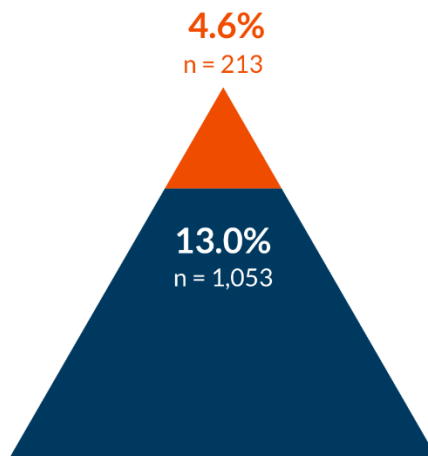

CASH BAIL (Under $50,000)

Pretrial Non-Murder - No Detainers

■ BASELINE ■ CURRENT