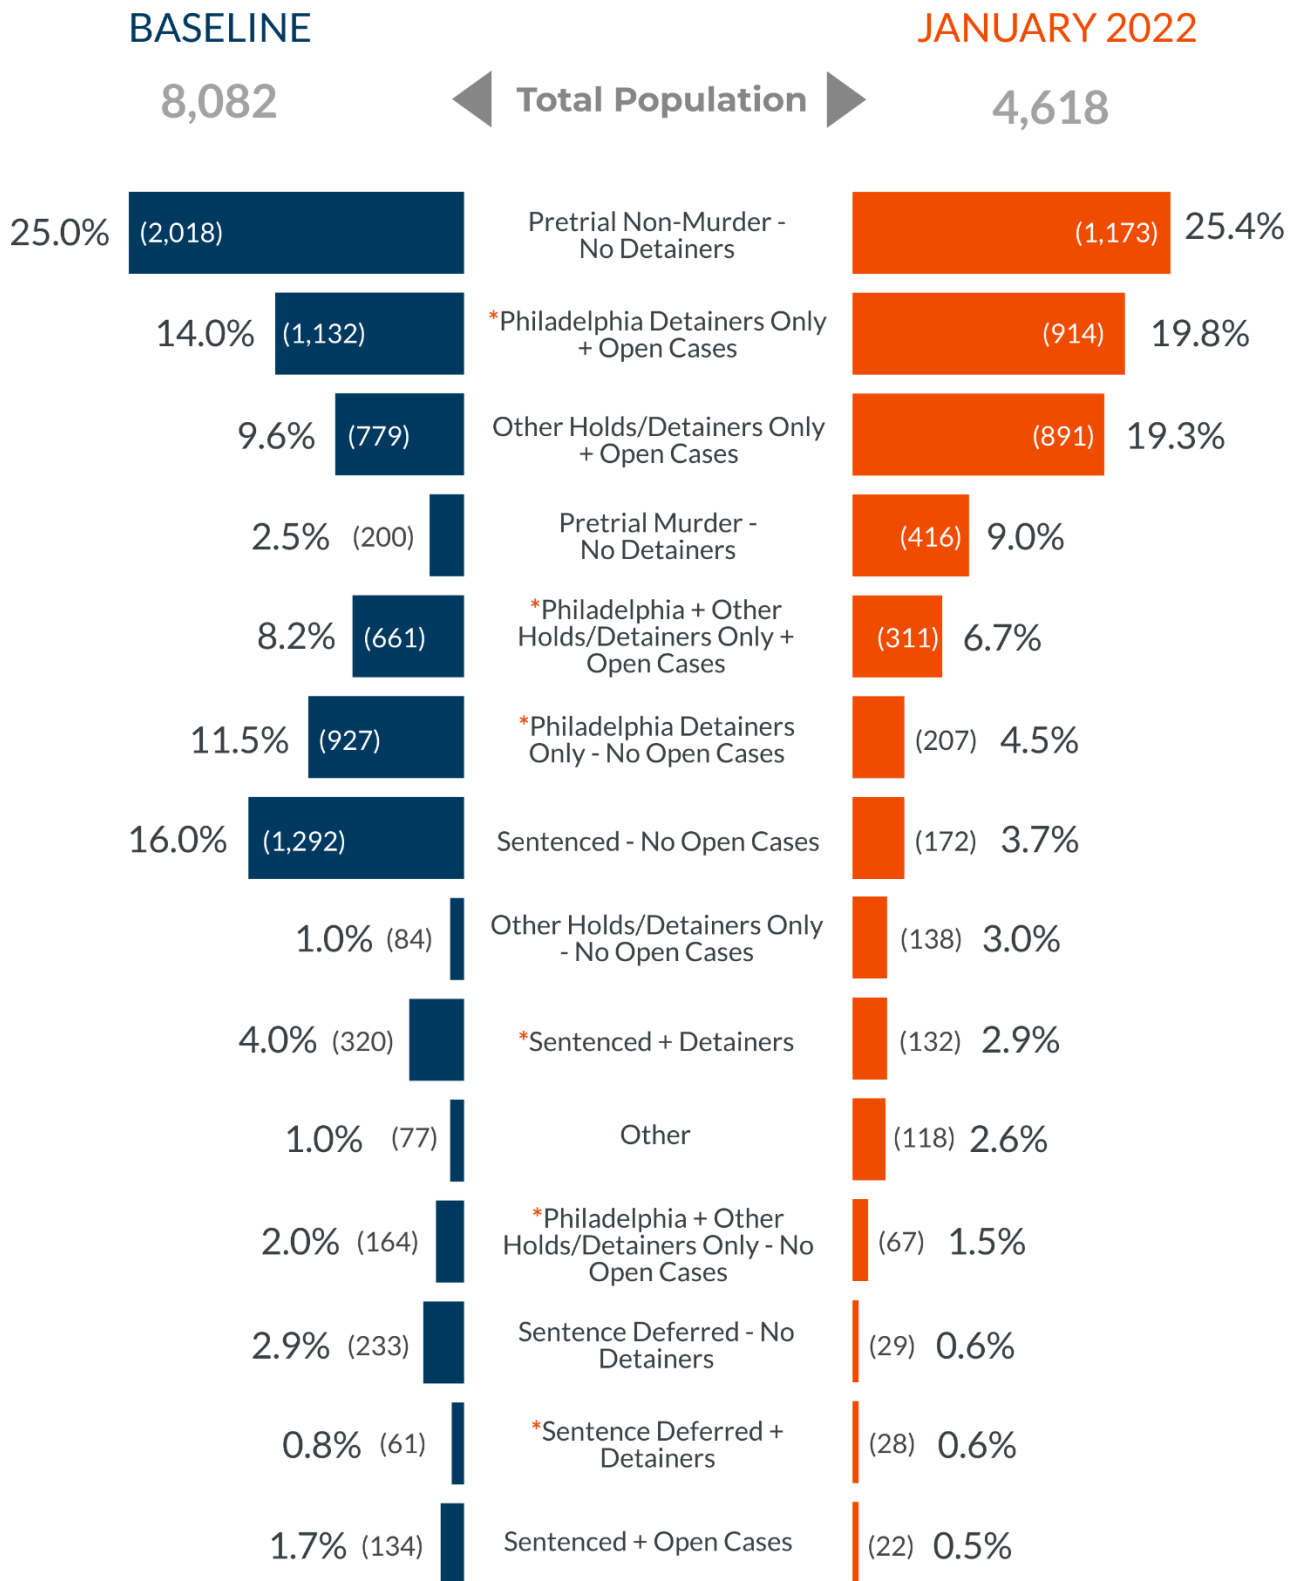

CONFINEMENT CATEGORY* COMPARISON

Note: Counts are noted in parentheses

*Detailed description of confinement categories can be found here: <http://bit.ly/2TjoVQS>

Note. All Philadelphia detainer categories also include those issued on special probation cases at the request of Pennsylvania State Parole. A sentencing judge may request, while retaining their decision-making power, the Pennsylvania Parole Board to supervise certain people released from state custody, known as 'special probation' cases.