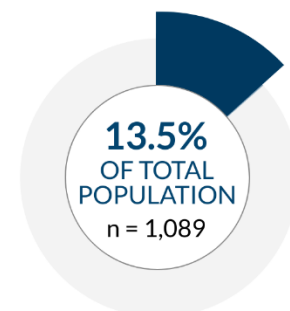

POPULATION OVERVIEW

GENDER

■ CURRENT
■ BASELINE

RACE/ETHNICITY

LENGTH OF STAY*

JANUARY 2022

BASELINE

*Length of stay (LOS) figures are for individuals who were still in custody at the time of the data extraction, as opposed to LOS for people who were released.

CASH BAIL (Under \$50,000)

Pretrial Non-Murder - No Detainers

■ BASELINE ■ CURRENT

These folks would need to post 10% of their monetary bail to be released from prison.

SERIOUSLY MENTALLY ILL (SMI)

JANUARY 2022

BASELINE

Philadelphia Prison Population

JANUARY 2015 - JANUARY 2022

Note: Due to scaling issues in previous reports this graph was redesigned in January, 2020, and all archival reports were updated.