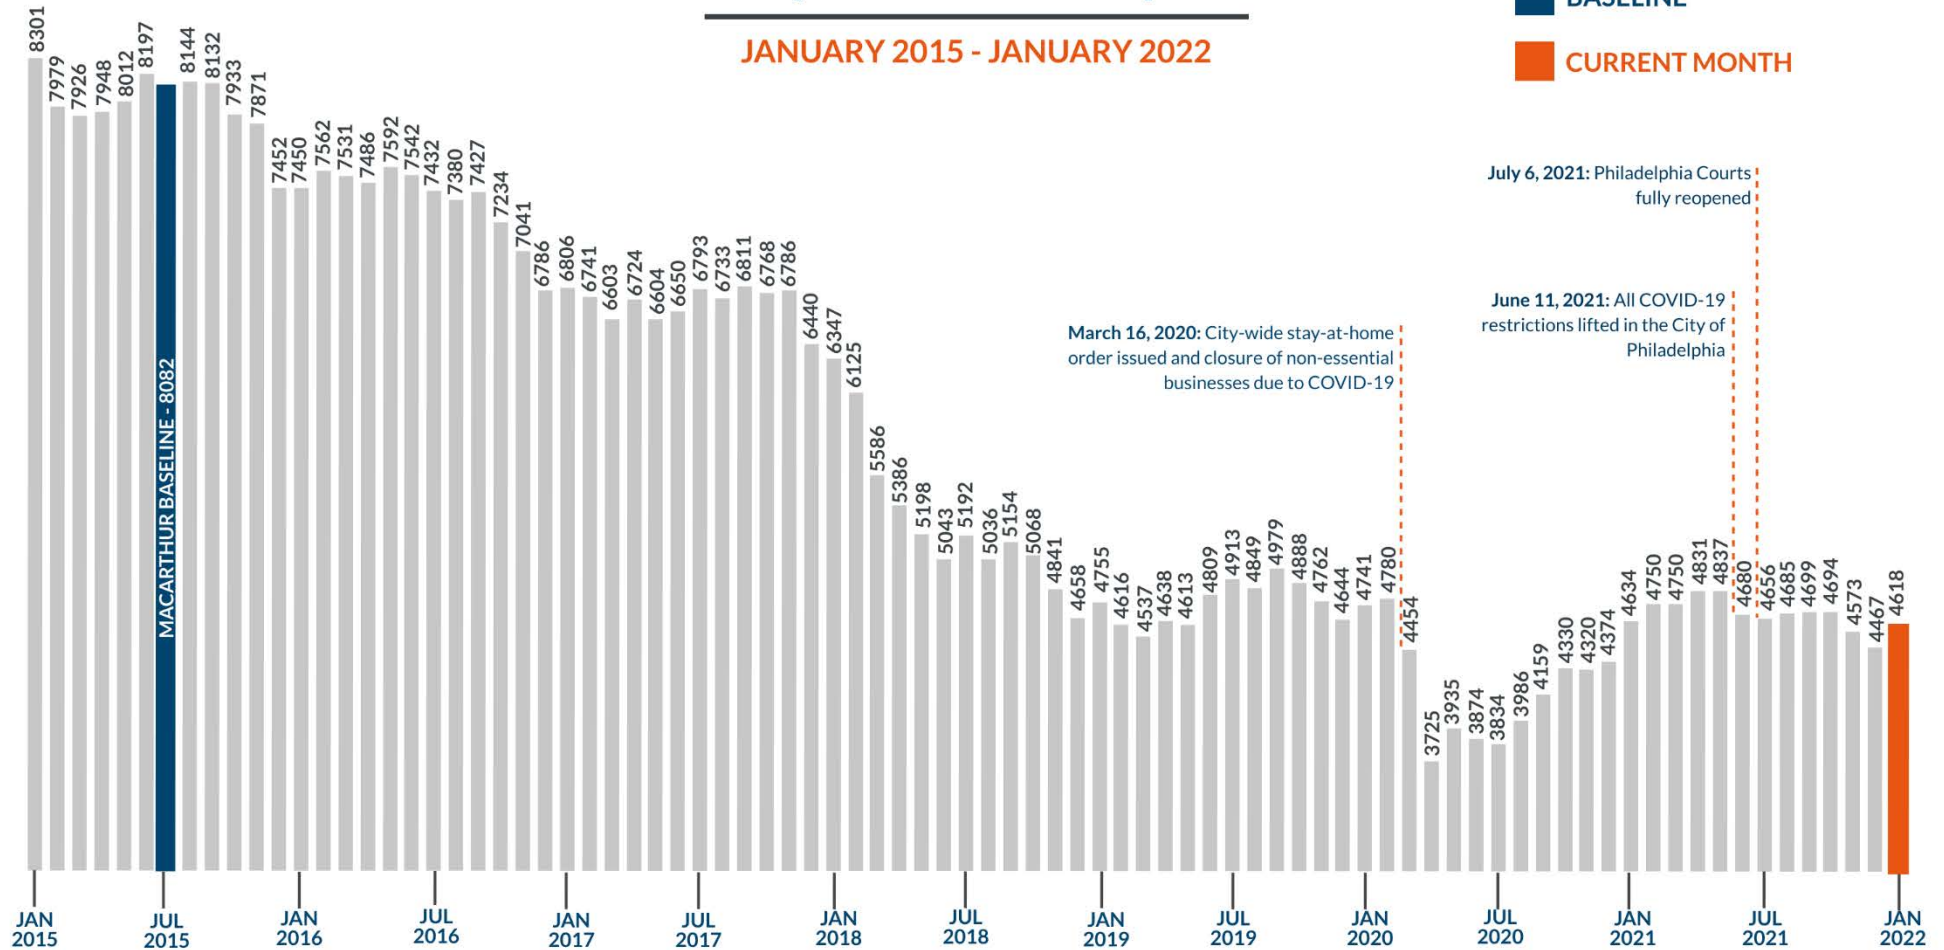

POPULATION OVERVIEW

GENDER

■ CURRENT
■ BASELINE

RACE/ETHNICITY

LENGTH OF STAY*

JANUARY 2022

BASELINE

*Length of stay (LOS) figures are for individuals who were still in custody at the time of the data extraction, as opposed to LOS for people who were released.

CASH BAIL (Under \$50,000)

Pretrial Non-Murder - No Detainers

■ BASELINE ■ CURRENT

These folks would need to post 10% of their monetary bail to be released from prison.

SERIOUSLY MENTALLY ILL (SMI)

JANUARY 2022

BASELINE

Philadelphia Prison Population

JANUARY 2015 - JANUARY 2022

Note: Due to scaling issues in previous reports this graph was redesigned in January, 2020, and all archival reports were updated.