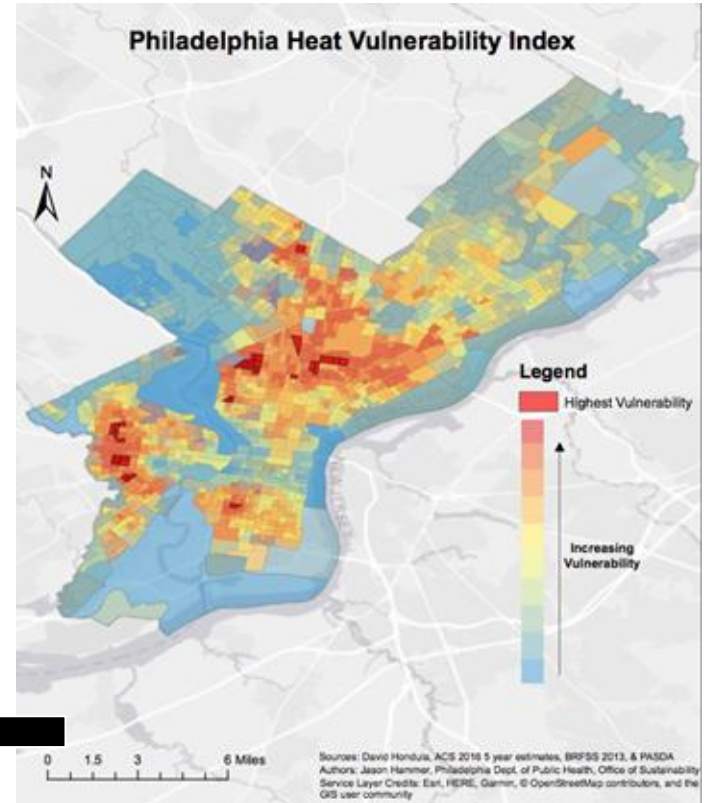

Differences in Heat Vulnerability

- Extreme heat is concentrated in North, West, and South Philadelphia.
- The most vulnerable neighborhoods have high rates of asthma and other chronic illnesses, low income, elderly and youth populations, and people who live alone.

To find out how your neighborhood is impacted by extreme heat, check out bit.ly/HeatMapPHL