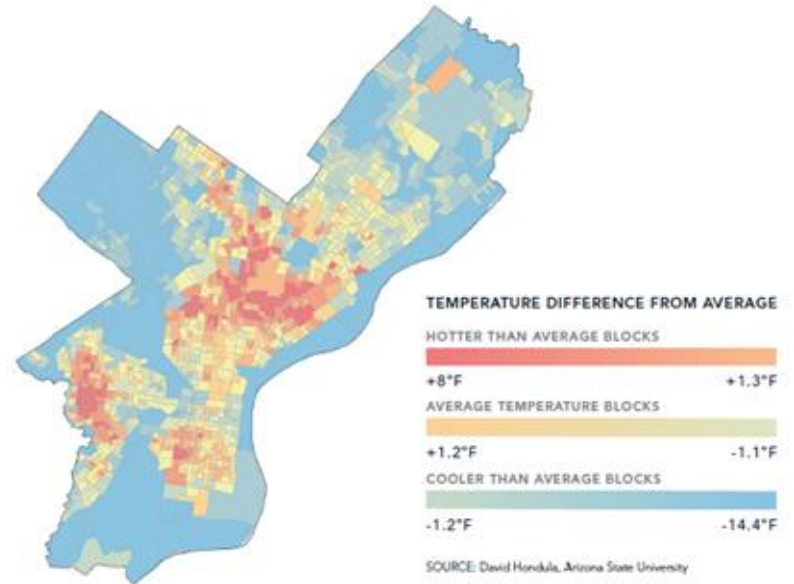

Since 2010, Philadelphia has experienced the three **hottest** summers and the most days **over 90 degrees** on record.

There could be as many as **52 days over 95 degrees** by the end of the century.

Discussion Questions:

This is because of differences in the **built environment** (like trees, green space, and surface materials) as well as patterns in **Zoning and Development** (traffic congestion, paved surfaces, building density, and the presence of industry).