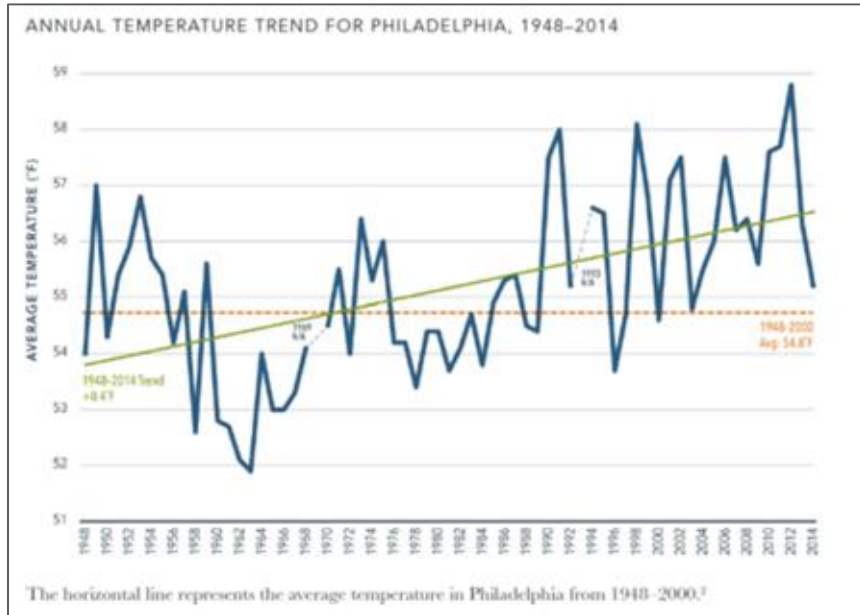

Since 2010, Philadelphia has experienced the three **hottest** summers and the most days **over 90 degrees** on record.

There could be as many as **52 days over 95 degrees** by the end of the century.

Discussion Questions: