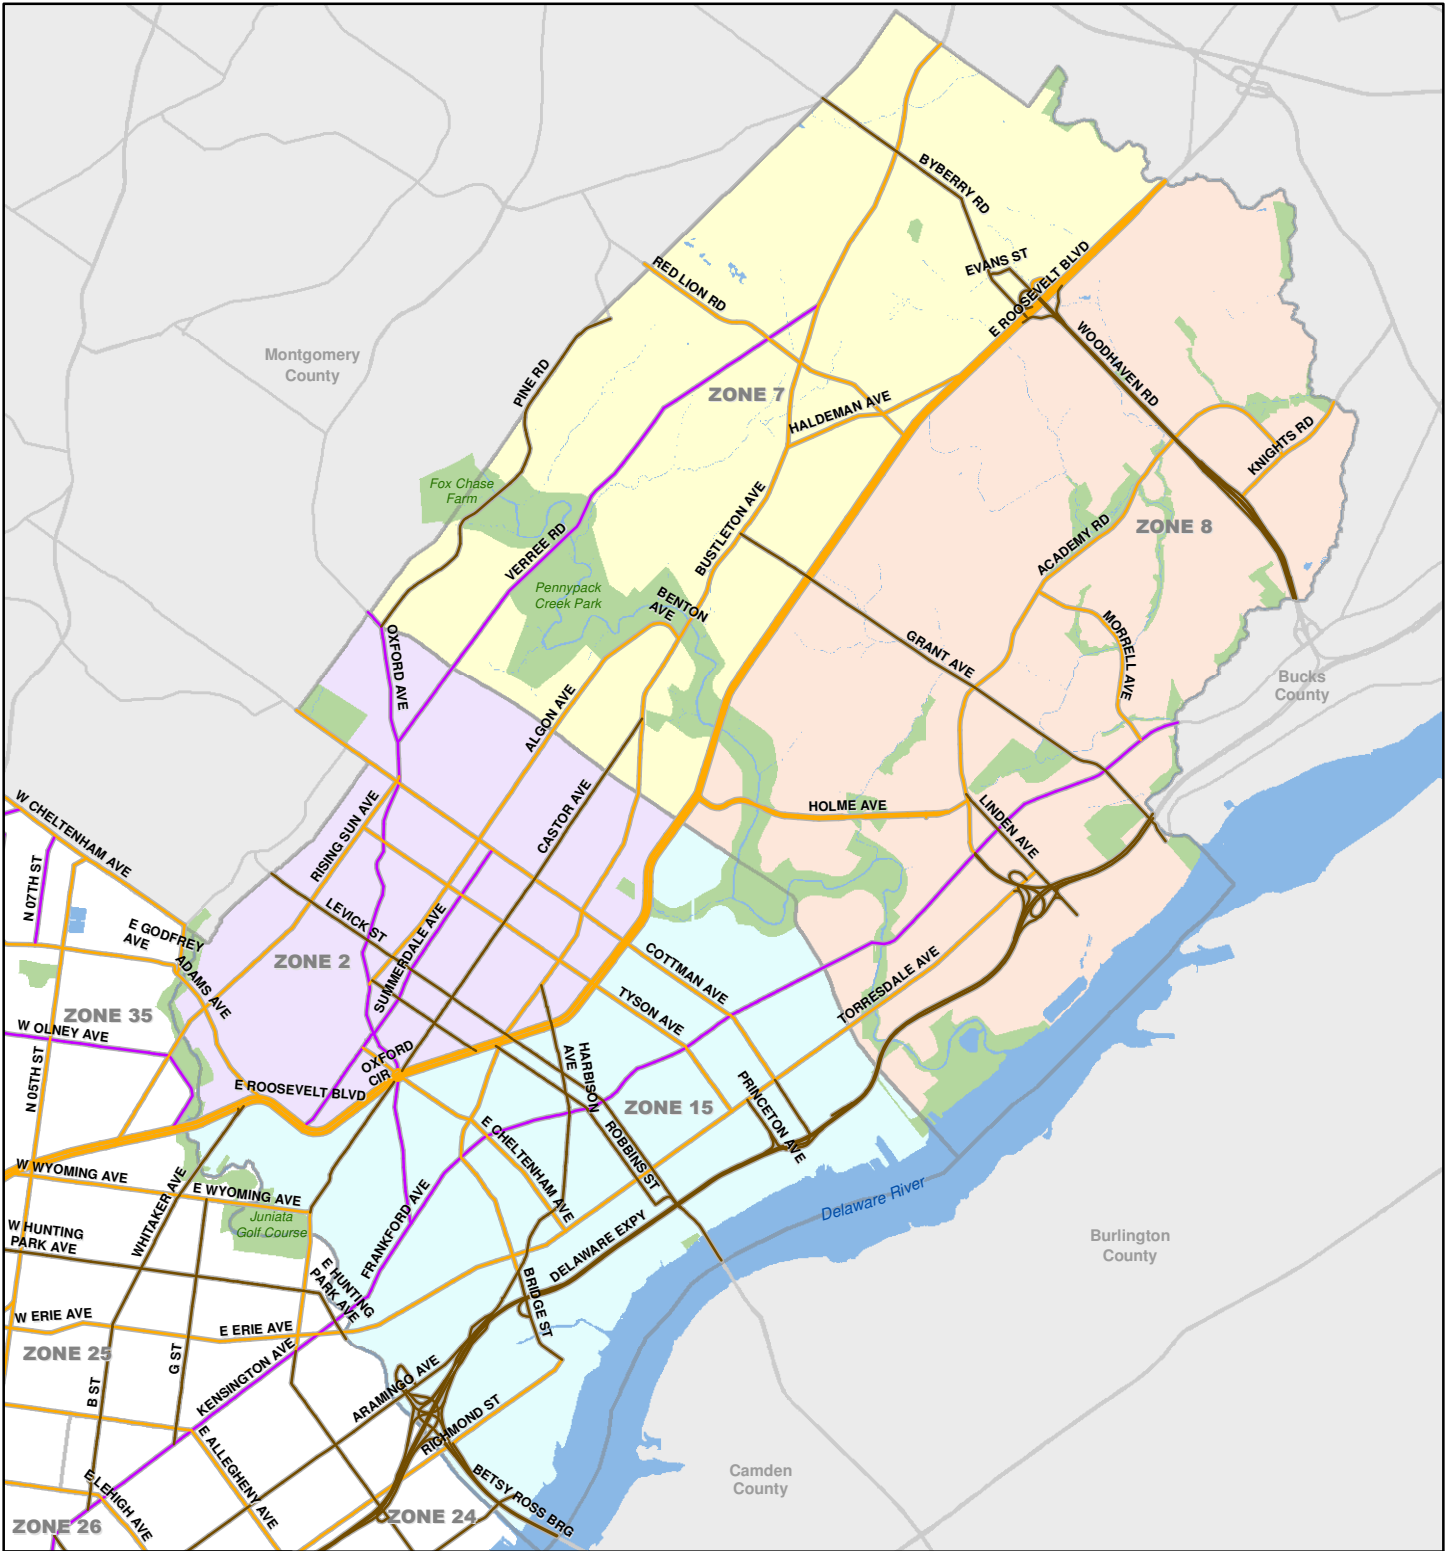

PHILADELPHIA EVACUATION ROUTES NORTHEAST DIVISION ZONES

Evacuation Routes

- Pedestrians and Mass Transit Only
- Pedestrians and All Vehicles
- Private Vehicles Only
- Pedestrians Only

Northeast Evacuation Zones

- Zone 2
- Zone 7
- Zone 8
- Zone 15