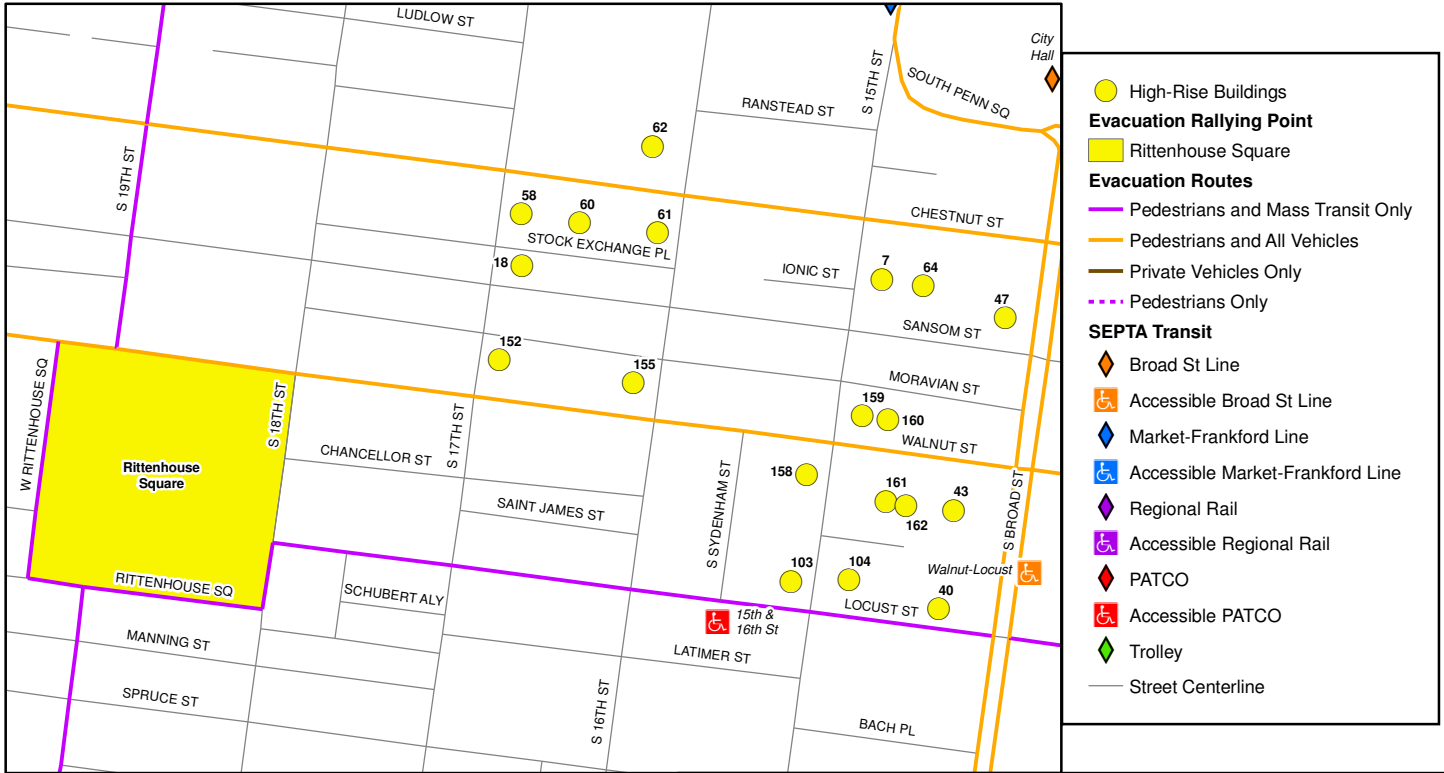

Center City High-Rise Building Evacuation Plan

Evacuation Rallying Point: Rittenhouse Square

Building Information		
ID	Name	Address
7	Packard Bldg	111 S 15th St
18	Architects/AIA Bldg	117 S 17th St
40		230 S Broad St
43	Bellevue	200 S Broad St
47	Land Title Bldg	100 S Broad St
58		1628-1636 Chestnut St
60		1614 Chestnut St
61		1604 Chestnut St
62	Two Liberty Place	50 S 16th St
64		1420 Chestnut St
103		1501-1505 Locust St
104		1419-1425 Locust St
152		1623 Walnut St
155	Medical Arts Bldg	1601-1605 Walnut St
158		1500 Walnut St
159	Drexel Bldg	1435 Walnut St
160		1429 Walnut St
161		1420 Walnut St
162	Bellevue	1418 Walnut St