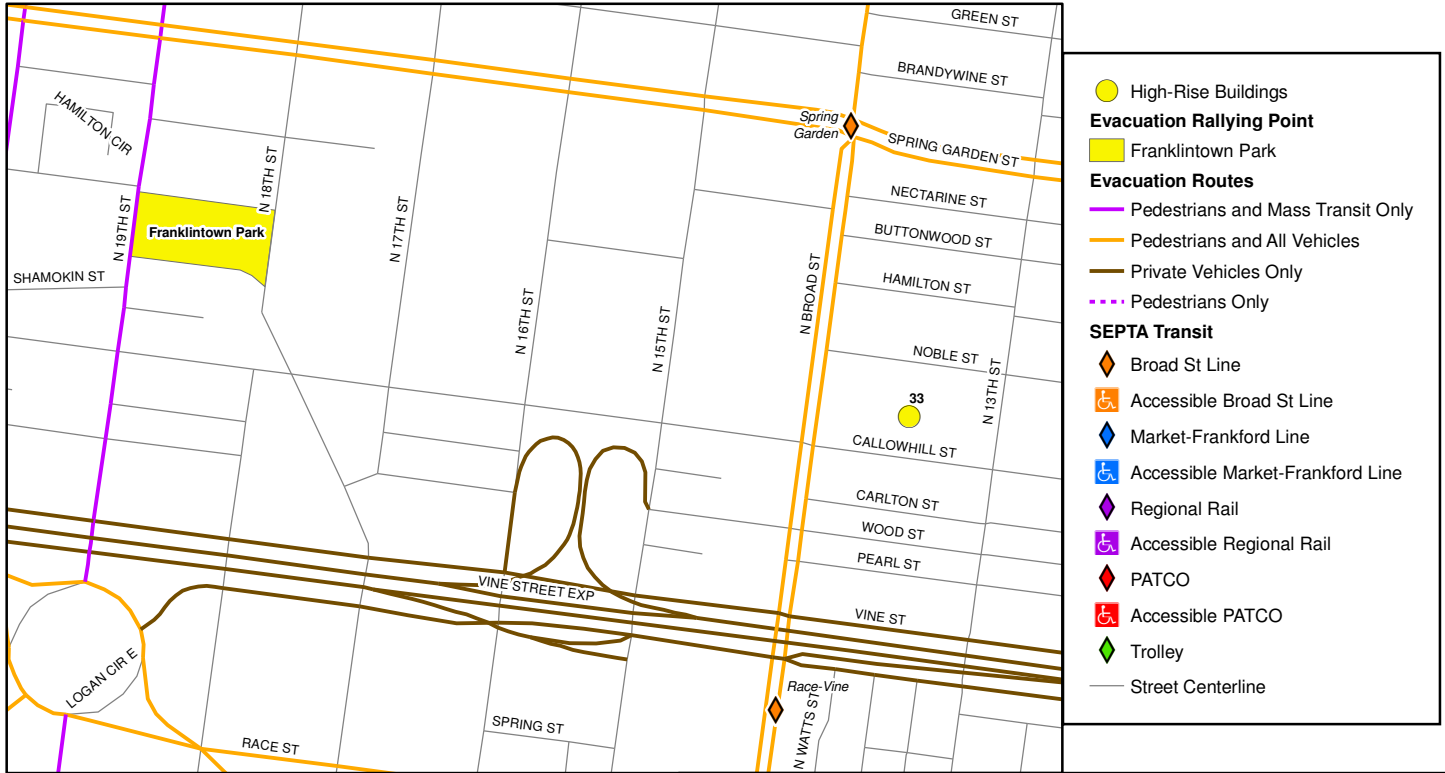

Center City High-Rise Building Evacuation Plan

Evacuation Rallying Point: Franklinton Park

Building Information		
ID	Name	Address
33	Terminal Commerce Bldg	401 N Broad St